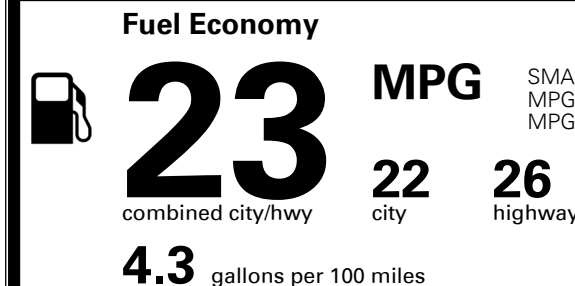

\$295.00  
 \$95.00  
 \$135.00

\$ 28,215.00

\$ 1,045.00

\$ 29,260.00

#1 MASS MARKET BRAND IN  
 J.D. POWER INITIAL QUALITY,  
 5 YEARS IN A ROW.

GIVE IT EVERYTHING KIA

For J.D. Power 2019 award information, go to [jdpower.com/awards](http://jdpower.com/awards) for more details.

## EPA DOT Fuel Economy and Environment

Gasoline Vehicle

SMALL SUVs range from 18 to 120 MPG. The best vehicle rates 136 MPGe.

You spend  
**\$1,250**  
 more in fuel costs  
 over 5 years  
 compared to the  
 average new vehicle.