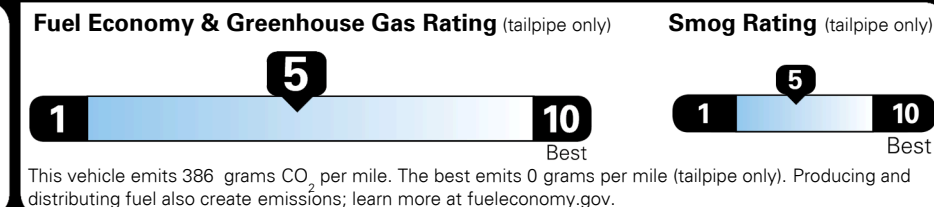

SMALL SUVs range from 18 to 120 MPG. The best vehicle rates 136 MPGe.

You spend
$1,250
more in fuel costs
over 5 years
compared to the
average new vehicle.

Annual fuel cost
$1,750

Actual results will vary for many reasons, including driving conditions and how you drive and maintain your vehicle. The average new vehicle gets 27 MPG and costs $7,500 to fuel over 5 years. Cost estimates are based on 15,000 miles per year at $ 2.70 per gallon. MPGe is miles per gasoline gallon equivalent. Vehicle emissions are a significant cause of climate change and smog.

fuel economy.gov

Calculate personalized estimates and compare vehicles

GOVERNMENT 5-STAR SAFETY RATINGS

Overall Vehicle Score ★★★★★

Based on the combined rating of frontal, side and rollover.
Should ONLY be compared to other vehicles of similar size and weight.

Frontal Driver ★★★★★
Crash Passenger ★★★★★

Based on the risk of injury in a frontal impact.
Should ONLY be compared to other vehicles of similar size and weight.

Side Front seat ★★★★★
Crash Rear seat ★★★★★

Star ratings based on the risk of injury in a side impact.

Rollover ★★★★★

Star ratings based on the risk of rollover in a single-vehicle crash.

Star ratings range from 1 to 5 stars (★★★★★) with 5 being the highest.

Source: National Highway Traffic Safety Administration (NHTSA).

www.safercar.gov or 1-888-327-4236

Manufacturer's suggested retail price includes Manufacturer's recommended pre-delivery service. License and title fees, state and local taxes and other dealer installed options and accessories are not included in the manufacturer's suggested retail price.

PARTS CONTENT INFORMATION

FOR VEHICLES IN THIS CAR LINE U.S./CANADIAN PARTS CONTENT: 1 %

MAJOR SOURCES OF FOREIGN PARTS:
OTHER: 8%
KOREA: 91%

NOTE: PARTS CONTENT DOES NOT INCLUDE FINAL ASSEMBLY, DISTRIBUTION, OR OTHER NON-PARTS COSTS.

FOR THIS VEHICLE FINAL ASSEMBLY POINT:
GWANGJU, KOREA

COUNTRY OF ORIGIN

ENGINE: KOREA

TRANSMISSION: KOREA

TOTAL ADDITIONAL WEIGHT: 14.5