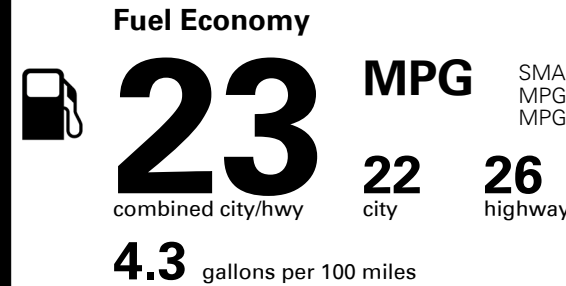

\$ 1,045.00

TOTAL MANUFACTURER'S SUGGESTED RETAIL PRICE ▶

\$ 32,100.00

TOTAL ADDITIONAL WEIGHT: 19.0

EPA DOT Fuel Economy and Environment

Gasoline Vehicle

SMALL SUVs range from 18 to 120 MPG. The best vehicle rates 136 MPGe.