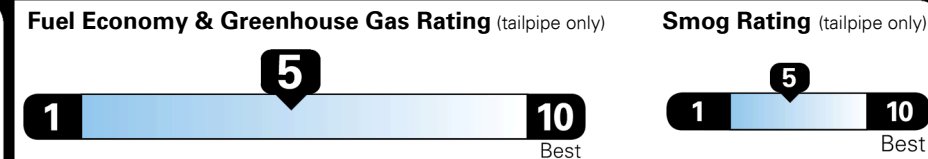

This vehicle emits 386 grams CO₂ per mile. The best emits 0 grams per mile (tailpipe only). Producing and distributing fuel also create emissions; learn more at fueleconomy.gov.

Actual results will vary for many reasons, including driving conditions and how you drive and maintain your vehicle. The average new vehicle gets 27 MPG and costs $7,500 to fuel over 5 years. Cost estimates are based on 15,000 miles per year at $ 2.70 per gallon. MPGe is miles per gasoline gallon equivalent. Vehicle emissions are a significant cause of climate change and smog.

fueleconomy.gov

Calculate personalized estimates and compare vehicles

GOVERNMENT 5-STAR SAFETY RATINGS

Overall Vehicle Score ★★★★★

Based on the combined rating of frontal, side and rollover. Should ONLY be compared to other vehicles of similar size and weight.

Frontal Crash Driver Passenger ★★★★★
Based on the risk of injury in a frontal impact. Should ONLY be compared to other vehicles of similar size and weight.

Side Crash Front seat Rear seat ★★★★★
Star ratings based on the risk of injury in a side impact.

Rollover ★★★★★
Star ratings based on the risk of rollover in a single-vehicle crash.

Star ratings range from 1 to 5 stars (★★★★★) with 5 being the highest. Source: National Highway Traffic Safety Administration (NHTSA). www.safercar.gov or 1-888-327-4236

Manufacturer's suggested retail price includes Manufacturer's recommended pre-delivery service. License and title fees, state and local taxes and other dealer installed options and accessories are not included in the manufacturer's suggested retail price.

PARTS CONTENT INFORMATION

FOR VEHICLES IN THIS CAR LINE U.S./CANADIAN PARTS CONTENT: 1 %

MAJOR SOURCES OF FOREIGN PARTS:
OTHER: 8%
KOREA: 91%

NOTE: PARTS CONTENT DOES NOT INCLUDE FINAL ASSEMBLY, DISTRIBUTION, OR OTHER NON-PARTS COSTS.

FOR THIS VEHICLE FINAL ASSEMBLY POINT: GWANGJU, KOREA

COUNTRY OF ORIGIN

ENGINE: KOREA
TRANSMISSION: KOREA