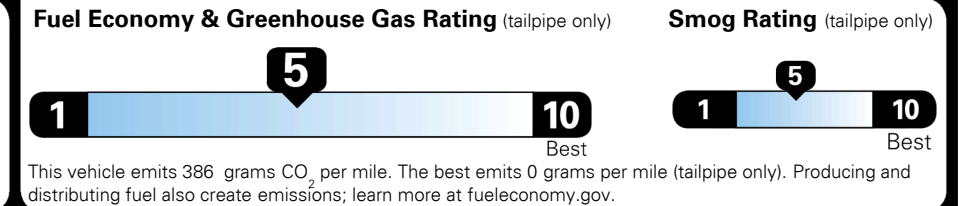

Actual results will vary for many reasons, including driving conditions and how you drive and maintain your vehicle. The average new vehicle gets 27 MPG and costs $7,500 to fuel over 5 years. Cost estimates are based on 15,000 miles per year at $ 2.70 per gallon. MPGe is miles per gasoline gallon equivalent. Vehicle emissions are a significant cause of climate change and smog.

fuel economy.gov

Calculate personalized estimates and compare vehicles

GOVERNMENT 5-STAR SAFETY RATINGS

Overall Vehicle Score ★ ★ ★ ★ ★

Based on the combined rating of frontal, side and rollover.
Should ONLY be compared to other vehicles of similar size and weight.

Frontal Driver ★ ★ ★ ★ ★

Crash Passenger ★ ★ ★ ★ ★

Based on the risk of injury in a frontal impact.
Should ONLY be compared to other vehicles of similar size and weight.

Side Front seat ★ ★ ★ ★ ★

Crash Rear seat ★ ★ ★ ★ ★

Star ratings based on the risk of injury in a side impact.

Rollover ★ ★ ★ ★ ★

Star ratings based on the risk of rollover in a single-vehicle crash.

Star ratings range from 1 to 5 stars (★★★★★) with 5 being the highest.

Source: National Highway Traffic Safety Administration (NHTSA).

www.safercar.gov or 1-888-327-4236

Manufacturer's suggested retail price includes Manufacturer's recommended pre-delivery service. License and title fees, state and local taxes and other dealer installed options and accessories are not included in the manufacturer's suggested retail price.

PARTS CONTENT INFORMATION

FOR VEHICLES IN THIS CAR LINE U.S./CANADIAN
PARTS CONTENT: 1 %

MAJOR SOURCES OF FOREIGN PARTS:
OTHER: 8%
KOREA: 91%

NOTE: PARTS CONTENT DOES NOT INCLUDE FINAL ASSEMBLY, DISTRIBUTION, OR OTHER NON-PARTS COSTS.

FOR THIS VEHICLE
FINAL ASSEMBLY POINT:
GWANGJU, KOREA

COUNTRY OF ORIGIN

ENGINE: KOREA

TRANSMISSION: KOREA