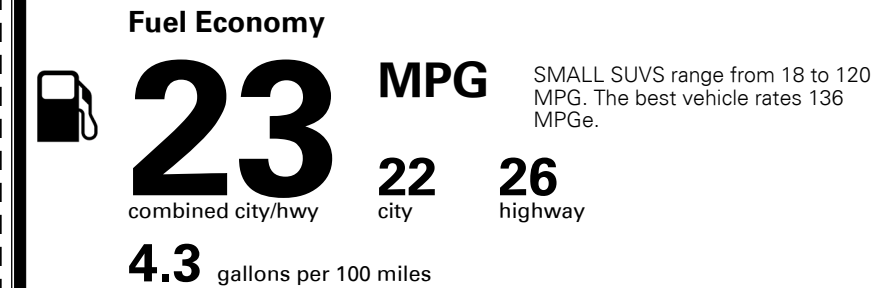

17" Alloy Wheels
Auto-On/Off Projector Headlights
LED Daytime Running Lights
Rear Privacy Glass
Rear Spoiler
Projector Fog Lamps
Unique Front with 28° Approach Angle

WARRANTY

10 Year/100,000 Mile Limited Powertrain Warranty
5 Year/60,000 Mile Limited Basic Warranty
5 Year/60,000 Mile Roadside Assistance
*Ask dealer for details

MANUFACTURER'S SUGGESTED RETAIL PRICE ▶

$ 27,690.00

COMPARE S AWD FEATURES

Added to/in place of standard LX AWD features

- 18" Dark Gray Alloy Wheels
- Blind-Spot Collision Warning (BCW)
- Rear Cross-Traffic Collision Warning (RCCW)
- Sofino Premium Leatherette Seat Trim
- Unique Grille, Lower Fascia, Side Sill Trim
- Roof Rails
- Power Folding Outside Mirrors
- Heated Outside Mirrors w/ LED Turn Signals
- Sport Leather Steering Wheel & Paddle Shifters
- Heated Front Seats

Included
Included
Included
Included
Included
Included
Included
Included
Included
Included
Included

ADDITIONAL INSTALLED EQUIPMENT:
(In addition to or in place of standard features)
Carpeted Floor Mats

$135.00

MSRP INCLUDING OPTIONS

$ 27,825.00

INLAND FREIGHT AND HANDLING

$ 1,045.00

TOTAL MANUFACTURER'S SUGGESTED RETAIL PRICE ▶

$ 28,870.00

TOTAL ADDITIONAL WEIGHT: 6.4

#1 MASS MARKET BRAND IN
J.D. POWER INITIAL QUALITY,
5 YEARS IN A ROW.

GIVE IT EVERYTHING

For J.D. Power 2019 award information, go to jdpower.com/awards for more details.

EPA DOT Fuel Economy and Environment

Gasoline Vehicle

You spend
$1,250
more in fuel costs
over 5 years
compared to the
average new vehicle.

Annual fuel cost
$1,750