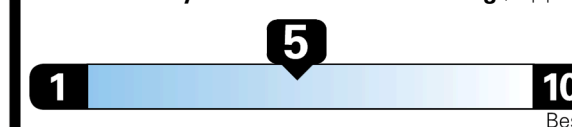

2020 SPORTAGE S FWD

MODEL/OPT.CODE: 42232 / 013
EXTERIOR COLOR: SNOW WHITE PEARL
INTERIOR COLOR: BLACK
VEHICLE ID NUMBER: KNDP63ACXL778356
PORT OF ENTRY: HUENEME

Sold To: AZ019
Tempe Kia
8005 S. AUTOPLEX LOOP
TEMPE AZ 85284

Ship To: AZ019

STANDARD FEATURES

STANDARD LX FWD FEATURES

MECHANICAL

2.4L Gas Direct Injection (GDI) 4-Cyl Engine
6-Speed Automatic Transmission
Drive Mode Select (DMS)

KIA DRIVEWISE DRIVER-ASSIST TECHNOLOGY

Forward Collision-Avoidance Assist - w/Pedestrian detect
Lane Keeping Assist (LKA)
Driver Attention Warning (DAW)
High Beam Assist (HBA)

SAFETY

Dual Front Advanced Airbags
Dual Front Seat-Mounted Side & Full-Length Curtain Air Bags
Traction Control System (TCS) & Anti-Lock Brakes (ABS)
Electronic Stability Control (ESC)
Downhill Brake/Hill-start Assist Control (DBC/HAC)
Tire Pressure Monitoring System (TPMS)

INTERIOR, COMFORT & CONVENIENCE

Android Auto & Apple CarPlay Smartphone Integration
8" Audio Touchscreen & Rear Camera
AM/FM/MP3, 160W, 6 Speaker Audio System
Bluetooth® Wireless Technology
Steering Wheel Controls (Bluetooth/Audio/Cruise)
Tilt & Telescopic Steering Column
60/40 Split-Folding and Reclining Rear Seats
Rear Center Armrest with Cupholders
Dual-Level Cargo Floor
Luggage Under Floor Tray

EXTERIOR

17" Alloy Wheels
Auto-On/Off Projector Headlights
LED Daytime Running Lights
Rear Privacy Glass
Rear Spoiler

WARRANTY

10 Year/100,000 Mile Limited Powertrain Warranty
5 Year/60,000 Mile Limited Basic Warranty
5 Year/60,000 Mile Roadside Assistance
*Ask dealer for details

MANUFACTURER'S SUGGESTED RETAIL PRICE ▶

COMPARE S FWD FEATURES