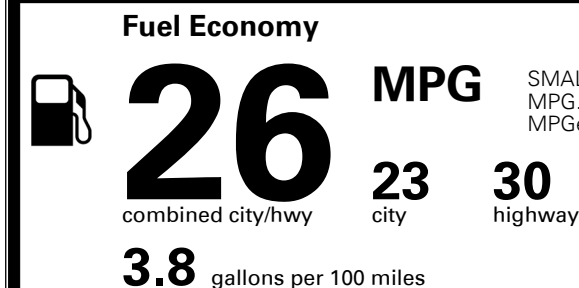

TOTAL MANUFACTURER'S SUGGESTED RETAIL PRICE ▶

\$ 28,580.00

TOTAL ADDITIONAL WEIGHT: 0.5

#1 MASS MARKET BRAND IN
 J.D. POWER INITIAL QUALITY,
 5 YEARS IN A ROW.

GIVE IT EVERYTHING KIA

For J.D. Power 2019 award information, go to jdpower.com/awards for more details.

EPA DOT Fuel Economy and Environment

Gasoline Vehicle

SMALL SUVs range from 18 to 120 MPG. The best vehicle rates 136 MPGe.

You spend
\$250
 more in fuel costs
 over 5 years
 compared to the
 average new vehicle.