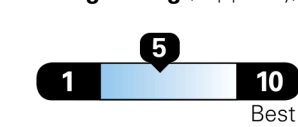

Smog Rating (tailpipe only)

This vehicle emits 351 grams CO₂ per mile. The best emits 0 grams per mile (tailpipe only). Producing and distributing fuel also create emissions; learn more at fuel economy.gov.

Actual results will vary for many reasons, including driving conditions and how you drive and maintain your vehicle. The average new vehicle gets 27 MPG and costs $7,500 to fuel over 5 years. Cost estimates are based on 15,000 miles per year at $ 2.70 per gallon. MPGe is miles per gasoline gallon equivalent. Vehicle emissions are a significant cause of climate change and smog.

fuel economy.gov

Calculate personalized estimates and compare vehicles