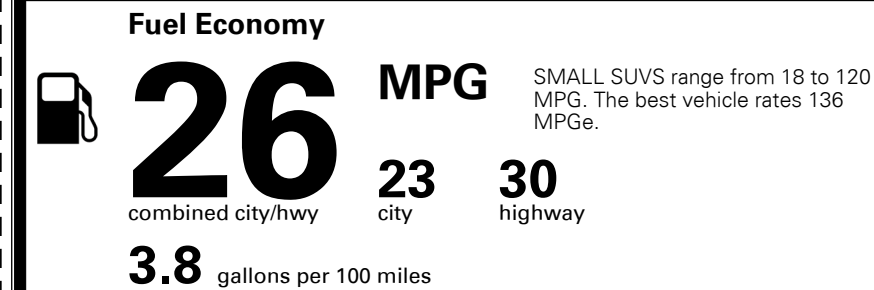

Gasoline Vehicle

You spend
\$250
 more in fuel costs
 over 5 years
 compared to the
 average new vehicle.

Annual fuel cost
\$1,550

Fuel Economy & Greenhouse Gas Rating (tailpipe only) Smog Rating (tailpipe only)