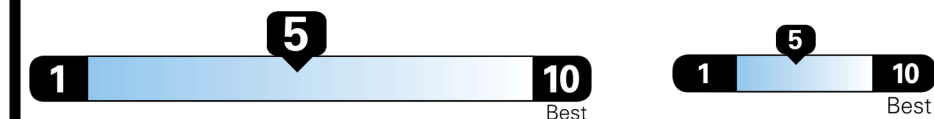

Gasoline Vehicle

You spend
\$250
 more in fuel costs
 over 5 years
 compared to the
 average new vehicle.

Annual fuel cost
\$1,550

Fuel Economy & Greenhouse Gas Rating (tailpipe only) Smog Rating (tailpipe only)