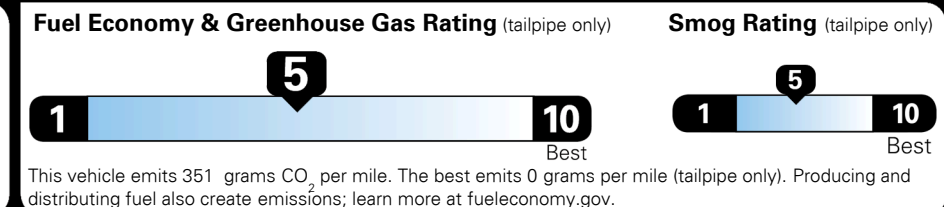

Actual results will vary for many reasons, including driving conditions and how you drive and maintain your vehicle. The average new vehicle gets 27 MPG and costs $7,500 to fuel over 5 years. Cost estimates are based on 15,000 miles per year at $ 2.70 per gallon. MPGe is miles per gasoline gallon equivalent. Vehicle emissions are a significant cause of climate change and smog.

fueleconomy.gov

Calculate personalized estimates and compare vehicles

GOVERNMENT 5-STAR SAFETY RATINGS

Overall Vehicle Score ★★★★★

Based on the combined rating of frontal, side and rollover. Should ONLY be compared to other vehicles of similar size and weight.

Frontal Driver ★★★★★

Crash Passenger ★★★★★

Based on the risk of injury in a frontal impact. Should ONLY be compared to other vehicles of similar size and weight.

Side Front seat ★★★★★

Crash Rear seat ★★★★★

Star ratings based on the risk of injury in a side impact.

Rollover ★★★★★

Star ratings based on the risk of rollover in a single-vehicle crash.

Star ratings range from 1 to 5 stars (★★★★★) with 5 being the highest.

Source: National Highway Traffic Safety Administration (NHTSA).

www.safercar.gov or 1-888-327-4236

Manufacturer's suggested retail price includes Manufacturer's recommended pre-delivery service. License and title fees, state and local taxes and other dealer installed options and accessories are not included in the manufacturer's suggested retail price.

PARTS CONTENT INFORMATION

FOR VEHICLES IN THIS CAR LINE U.S./CANADIAN PARTS CONTENT: 1 %

MAJOR SOURCES OF FOREIGN PARTS:
OTHER: 8%
KOREA: 91%

NOTE: PARTS CONTENT DOES NOT INCLUDE FINAL ASSEMBLY, DISTRIBUTION, OR OTHER NON-PARTS COSTS.

FOR THIS VEHICLE FINAL ASSEMBLY POINT: GWANGJU, KOREA

COUNTRY OF ORIGIN

ENGINE: KOREA

TRANSMISSION: KOREA