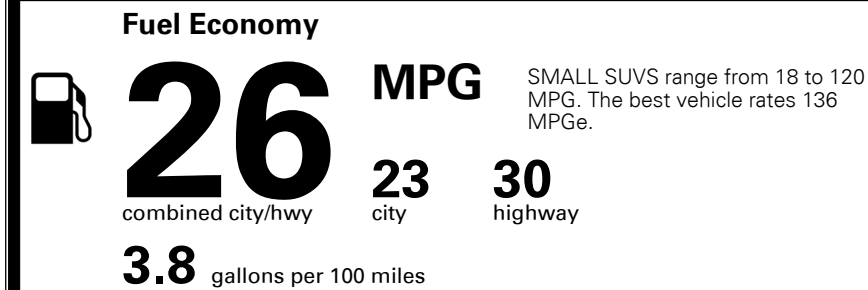

TOTAL MANUFACTURER'S SUGGESTED RETAIL PRICE ▶

\$ 28,665.00

TOTAL ADDITIONAL WEIGHT: 6.4

EPA DOT Fuel Economy and Environment

Gasoline Vehicle

You spend \$250 more in fuel costs over 5 years
 compared to the average new vehicle.