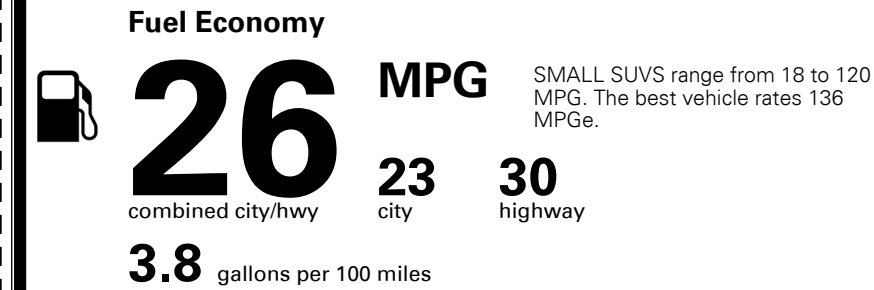

WARRANTY

10 Year/100,000 Mile Limited Powertrain Warranty
5 Year/60,000 Mile Limited Basic Warranty
5 Year/60,000 Mile Roadside Assistance
*Ask dealer for details

MANUFACTURER'S SUGGESTED RETAIL PRICE ▶

$ 25,990.00

COMPARE S FWD FEATURES

Added to/in place of standard LX FWD features

- 18" Dark Gray Alloy Wheels
- Blind-Spot Collision Warning (BCW)
- Rear Cross-Traffic Collision Warning (RCCW)
- Sofino Premium Leatherette Seat Trim
- Unique Grille, Lower Fascia, Side Sill Trim
- Roof Rails, Projector Fog Lamps
- Power Folding Outside Mirrors
- Heated Outside Mirrors w/ LED Turn Signals
- Sport Leather Steering Wheel & Paddle Shifters

Included
Included
Included
Included
Included
Included
Included
Included
Included
Included

ADDITIONAL INSTALLED EQUIPMENT:

(In addition to or in place of standard features)

- S Sunroof Package
- Panoramic Sunroof
- LED Interior Lighting
- Carpeted Floor Mats

$1,100.00

$135.00

MSRP INCLUDING OPTIONS

$ 27,225.00

INLAND FREIGHT AND HANDLING

$ 1,045.00

TOTAL MANUFACTURER'S SUGGESTED RETAIL PRICE ▶

$ 28,270.00

TOTAL ADDITIONAL WEIGHT: 6.4

#1 MASS MARKET BRAND IN
J.D. POWER INITIAL QUALITY,
5 YEARS IN A ROW.

GIVE IT EVERYTHING

For J.D. Power 2019 award information, go to jdpower.com/awards for more details.

EPA DOT Fuel Economy and Environment

Gasoline Vehicle

You spend
$250
more in fuel costs
over 5 years
compared to the
average new vehicle.

Annual fuel cost
$1,550