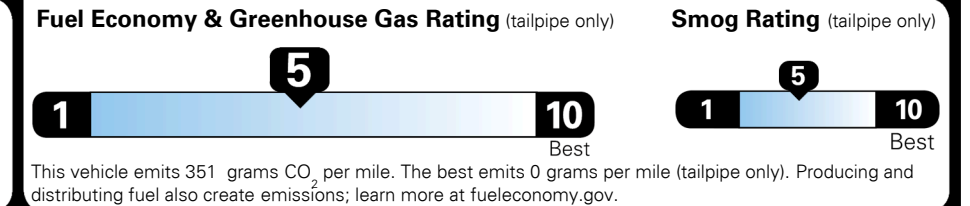

Actual results will vary for many reasons, including driving conditions and how you drive and maintain your vehicle. The average new vehicle gets 27 MPG and costs $7,500 to fuel over 5 years. Cost estimates are based on 15,000 miles per year at $ 2.70 per gallon. MPGe is miles per gasoline gallon equivalent. Vehicle emissions are a significant cause of climate change and smog.

fuel economy.gov

Calculate personalized estimates and compare vehicles

GOVERNMENT 5-STAR SAFETY RATINGS

Overall Vehicle Score ★ ★ ★ ★ ★

Based on the combined rating of frontal, side and rollover.
Should ONLY be compared to other vehicles of similar size and weight.

Frontal Driver ★ ★ ★ ★ ★

Crash Passenger ★ ★ ★ ★ ★

Based on the risk of injury in a frontal impact.
Should ONLY be compared to other vehicles of similar size and weight.

Side Front seat ★ ★ ★ ★ ★

Crash Rear seat ★ ★ ★ ★ ★

Star ratings based on the risk of injury in a side impact.

Rollover ★ ★ ★ ★ ★

Star ratings based on the risk of rollover in a single-vehicle crash.

Star ratings range from 1 to 5 stars (★★★★★) with 5 being the highest.

Source: National Highway Traffic Safety Administration (NHTSA).

www.safercar.gov or 1-888-327-4236

Manufacturer's suggested retail price includes Manufacturer's recommended pre-delivery service. License and title fees, state and local taxes and other dealer installed options and accessories are not included in the manufacturer's suggested retail price.

PARTS CONTENT INFORMATION

FOR VEHICLES IN THIS CAR
LINE U.S./CANADIAN
PARTS CONTENT: 1 %

MAJOR SOURCES OF
FOREIGN PARTS:
OTHER: 8%
KOREA: 91%

NOTE: PARTS CONTENT DOES
NOT INCLUDE FINAL ASSEMBLY,
DISTRIBUTION, OR OTHER
NON-PARTS COSTS.

FOR THIS VEHICLE
FINAL ASSEMBLY POINT:
GWANGJU, KOREA

COUNTRY OF ORIGIN

ENGINE: KOREA

TRANSMISSION: KOREA