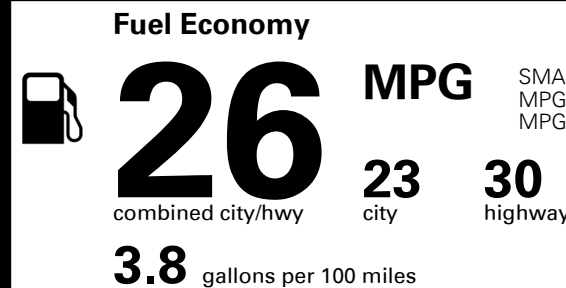

Gasoline Vehicle

SMALL SUVs range from 18 to 120 MPG. The best vehicle rates 136 MPGe.

You spend \$250 more in fuel costs over 5 years compared to the average new vehicle.

Annual fuel cost \$1,550

This vehicle emits 351 grams CO₂ per mile. The best emits 0 grams per mile (tailpipe only). Producing and distributing fuel also create emissions; learn more at fuel economy.gov.