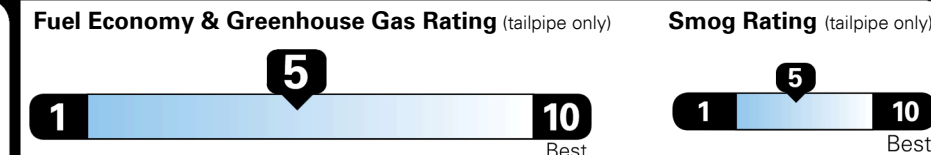

Gasoline Vehicle

SMALL SUVs range from 18 to 120 MPG. The best vehicle rates 136 MPGe.

You spend \$250 more in fuel costs over 5 years compared to the average new vehicle.

Annual fuel cost \$1,550

This vehicle emits 351 grams CO₂ per mile. The best emits 0 grams per mile (tailpipe only). Producing and distributing fuel also create emissions; learn more at fuel economy.gov.