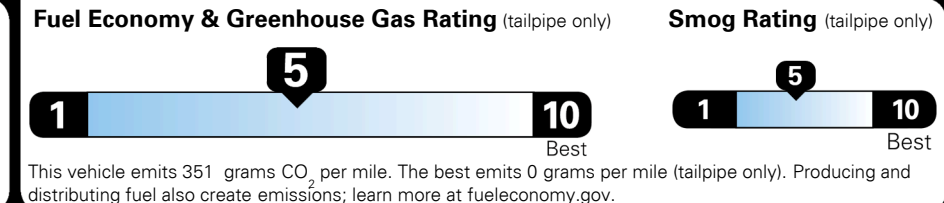

\$95.00
 \$135.00
 \$150.00

MSRP INCLUDING OPTIONS

\$ 26,370.00

INLAND FREIGHT AND HANDLING

\$ 1,045.00

TOTAL MANUFACTURER'S SUGGESTED RETAIL PRICE ▶

\$ 27,415.00

TOTAL ADDITIONAL WEIGHT: 22.7

EPA DOT Fuel Economy and Environment

Gasoline Vehicle

You spend \$250 more in fuel costs over 5 years
 compared to the average new vehicle.

Annual fuel cost \$1,550

Actual results will vary for many reasons, including driving conditions and how you drive and maintain your vehicle. The average new vehicle gets 27 MPG and costs \$7,500 to fuel over 5 years. Cost estimates are based on 15,000 miles per year at \$ 2.70 per gallon. MPGe is miles per gasoline gallon equivalent. Vehicle emissions are a significant cause of climate change and smog.