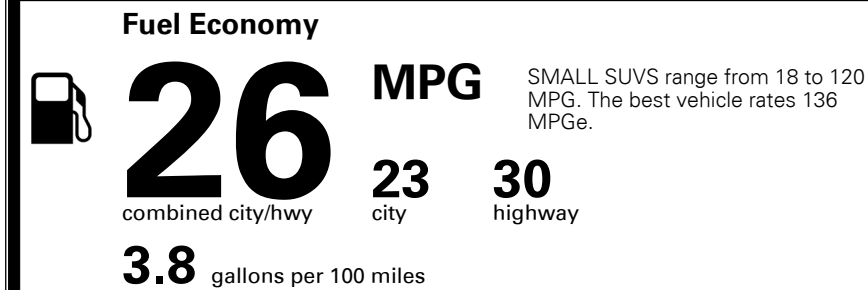

MANUFACTURER'S SUGGESTED RETAIL PRICE ▶

COMPARE S FWD FEATURES
Added to/in place of standard LX FWD features

- 18" Dark Gray Alloy Wheels
- Blind-Spot Collision Warning (BCW)
- Rear Cross-Traffic Collision Warning (RCCW)
- Sofino Premium Leatherette Seat Trim
- Unique Grille, Lower Fascia, Side Sill Trim
- Roof Rails, Projector Fog Lamps
- Power Folding Outside Mirrors
- Heated Outside Mirrors w/ LED Turn Signals
- Sport Leather Steering Wheel & Paddle Shifters

ADDITIONAL INSTALLED EQUIPMENT:
(In addition to or in place of standard features)
Cargo Mat
Carpeted Floor Mats
Cargo Cover

$ 25,990.00

Included
Included
Included
Included
Included
Included
Included
Included
Included
Included

$95.00
$135.00
$150.00

MSRP INCLUDING OPTIONS

$ 26,370.00

INLAND FREIGHT AND HANDLING

$ 1,045.00

TOTAL MANUFACTURER'S SUGGESTED RETAIL PRICE ▶

$ 27,415.00

TOTAL ADDITIONAL WEIGHT: 22.7

EPA DOT Fuel Economy and Environment

Gasoline Vehicle

You spend $250 more in fuel costs over 5 years
compared to the average new vehicle.

Annual fuel cost $1,550