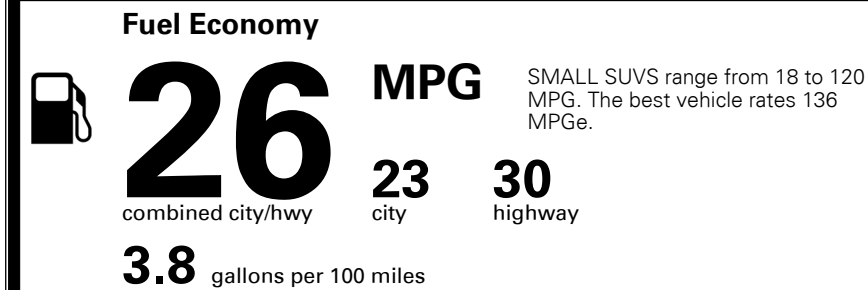

MANUFACTURER'S SUGGESTED RETAIL PRICE ▶

COMPARE S FWD FEATURES
Added to/in place of standard LX FWD features

- 18" Dark Gray Alloy Wheels
- Blind-Spot Collision Warning (BCW)
- Rear Cross-Traffic Collision Warning (RCCW)
- Sofino Premium Leatherette Seat Trim
- Unique Grille, Lower Fascia, Side Sill Trim
- Roof Rails, Projector Fog Lamps
- Power Folding Outside Mirrors
- Heated Outside Mirrors w/ LED Turn Signals
- Sport Leather Steering Wheel & Paddle Shifters

ADDITIONAL INSTALLED EQUIPMENT:
(In addition to or in place of standard features)
Cargo Mat
Carpeted Floor Mats

$ 25,990.00

Included
Included
Included
Included
Included
Included
Included
Included
Included
Included

$95.00
$135.00

MSRP INCLUDING OPTIONS

$ 26,220.00

INLAND FREIGHT AND HANDLING

$ 1,045.00

TOTAL MANUFACTURER'S SUGGESTED RETAIL PRICE ▶

$ 27,265.00

TOTAL ADDITIONAL WEIGHT: 14.5

EPA DOT Fuel Economy and Environment

Gasoline Vehicle

You spend $250 more in fuel costs over 5 years
compared to the average new vehicle.

Annual fuel cost $1,550