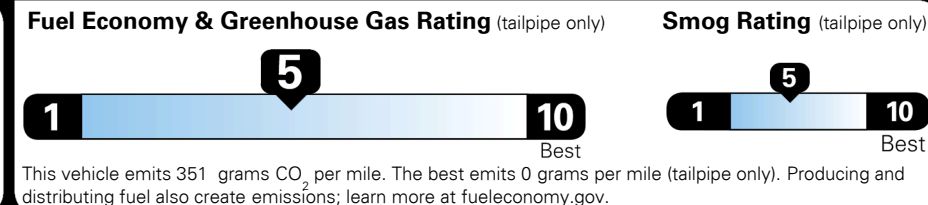

Actual results will vary for many reasons, including driving conditions and how you drive and maintain your vehicle. The average new vehicle gets 27 MPG and costs $7,500 to fuel over 5 years. Cost estimates are based on 15,000 miles per year at $ 2.70 per gallon. MPGe is miles per gasoline gallon equivalent. Vehicle emissions are a significant cause of climate change and smog.

fueleconomy.gov

Calculate personalized estimates and compare vehicles

GOVERNMENT 5-STAR SAFETY RATINGS

Overall Vehicle Score ★★★★★

Based on the combined rating of frontal, side and rollover. Should ONLY be compared to other vehicles of similar size and weight.

Frontal Driver ★★★★★

Crash Passenger ★★★★★

Based on the risk of injury in a frontal impact. Should ONLY be compared to other vehicles of similar size and weight.

Side Front seat ★★★★★

Crash Rear seat ★★★★★

Star ratings based on the risk of injury in a side impact.

Rollover ★★★★★

Star ratings based on the risk of rollover in a single-vehicle crash.

Star ratings range from 1 to 5 stars (★★★★★) with 5 being the highest.

Source: National Highway Traffic Safety Administration (NHTSA).

www.safercar.gov or 1-888-327-4236

Manufacturer's suggested retail price includes Manufacturer's recommended pre-delivery service. License and title fees, state and local taxes and other dealer installed options and accessories are not included in the manufacturer's suggested retail price.

PARTS CONTENT INFORMATION

FOR VEHICLES IN THIS CAR LINE U.S./CANADIAN PARTS CONTENT: 1 %

MAJOR SOURCES OF FOREIGN PARTS:
OTHER: 8%
KOREA: 91%

NOTE: PARTS CONTENT DOES NOT INCLUDE FINAL ASSEMBLY, DISTRIBUTION, OR OTHER NON-PARTS COSTS.

FOR THIS VEHICLE FINAL ASSEMBLY POINT: GWANGJU, KOREA

COUNTRY OF ORIGIN

ENGINE: KOREA

TRANSMISSION: KOREA