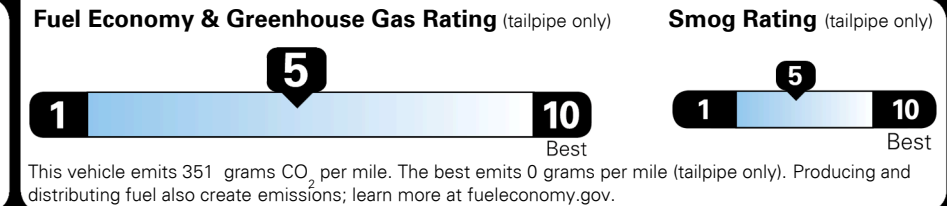

\$95.00
 \$135.00

MSRP INCLUDING OPTIONS

\$ 26,220.00

INLAND FREIGHT AND HANDLING

\$ 1,045.00

TOTAL MANUFACTURER'S SUGGESTED RETAIL PRICE ▶

\$ 27,265.00

TOTAL ADDITIONAL WEIGHT: 14.5

EPA DOT Fuel Economy and Environment

Gasoline Vehicle

You spend \$250 more in fuel costs over 5 years
 compared to the average new vehicle.

Annual fuel cost \$1,550

Actual results will vary for many reasons, including driving conditions and how you drive and maintain your vehicle. The average new vehicle gets 27 MPG and costs \$7,500 to fuel over 5 years. Cost estimates are based on 15,000 miles per year at \$ 2.70 per gallon. MPGe is miles per gasoline gallon equivalent. Vehicle emissions are a significant cause of climate change and smog.