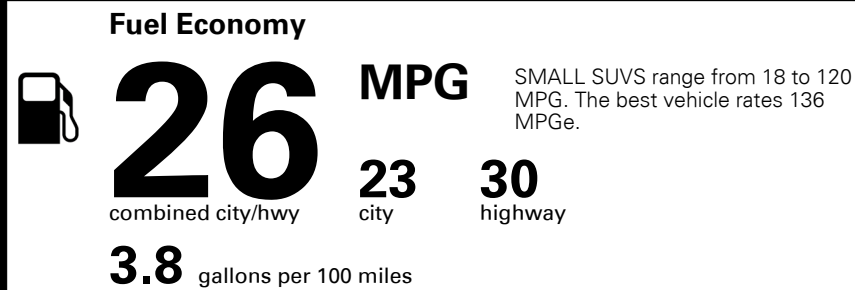

EPA DOT Fuel Economy and Environment

Gasoline Vehicle

You spend $250 more in fuel costs over 5 years compared to the average new vehicle.

Annual fuel cost $1,550