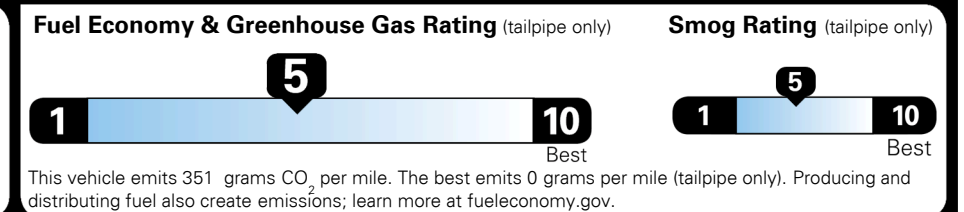

\$135.00

MSRP INCLUDING OPTIONS

\$ 26,125.00

INLAND FREIGHT AND HANDLING

\$ 1,045.00

TOTAL MANUFACTURER'S SUGGESTED RETAIL PRICE ▶

\$ 27,170.00

TOTAL ADDITIONAL WEIGHT: 6.4

EPA DOT Fuel Economy and Environment

Gasoline Vehicle

You spend \$250 more in fuel costs over 5 years
 compared to the average new vehicle.

Annual fuel cost \$1,550

Actual results will vary for many reasons, including driving conditions and how you drive and maintain your vehicle. The average new vehicle gets 27 MPG and costs \$7,500 to fuel over 5 years. Cost estimates are based on 15,000 miles per year at \$ 2.70 per gallon. MPGe is miles per gasoline gallon equivalent. Vehicle emissions are a significant cause of climate change and smog.