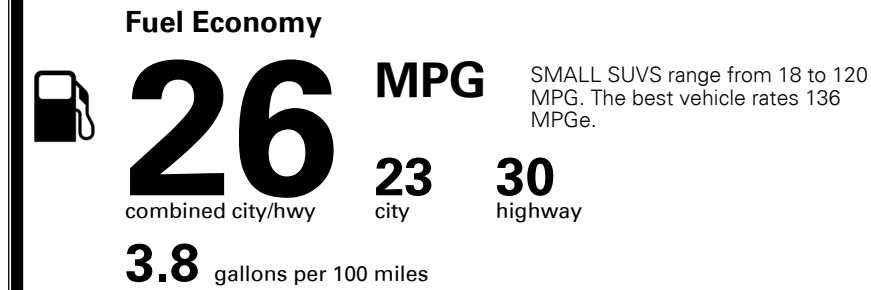

MANUFACTURER'S SUGGESTED RETAIL PRICE ▶

COMPARE S FWD FEATURES
Added to/in place of standard LX FWD features

- 18" Dark Gray Alloy Wheels
- Blind-Spot Collision Warning (BCW)
- Rear Cross-Traffic Collision Warning (RCCW)
- Sofino Premium Leatherette Seat Trim
- Unique Grille, Lower Fascia, Side Sill Trim
- Roof Rails, Projector Fog Lamps
- Power Folding Outside Mirrors
- Heated Outside Mirrors w/ LED Turn Signals
- Sport Leather Steering Wheel & Paddle Shifters

ADDITIONAL INSTALLED EQUIPMENT:
(In addition to or in place of standard features)
Carpeted Floor Mats

$ 25,990.00

Included
Included
Included
Included
Included
Included
Included
Included
Included
Included

$135.00

MSRP INCLUDING OPTIONS

$ 26,125.00

INLAND FREIGHT AND HANDLING

$ 1,045.00

TOTAL MANUFACTURER'S SUGGESTED RETAIL PRICE ▶

$ 27,170.00

TOTAL ADDITIONAL WEIGHT: 6.4

EPA DOT Fuel Economy and Environment

Gasoline Vehicle

You spend $250 more in fuel costs over 5 years
compared to the average new vehicle.

Annual fuel cost $1,550