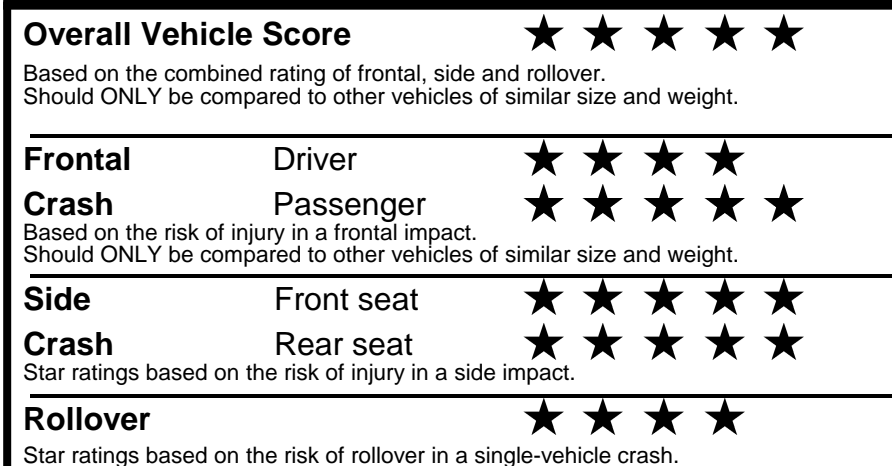

**fueleconomy.gov**

Calculate personalized estimates and compare vehicles

**GOVERNMENT 5-STAR SAFETY RATINGS**

Star ratings range from 1 to 5 stars (★★★★★) with 5 being the highest. Source: National Highway Traffic Safety Administration (NHTSA). [www.safercar.gov](http://www.safercar.gov) or 1-888-327-4236