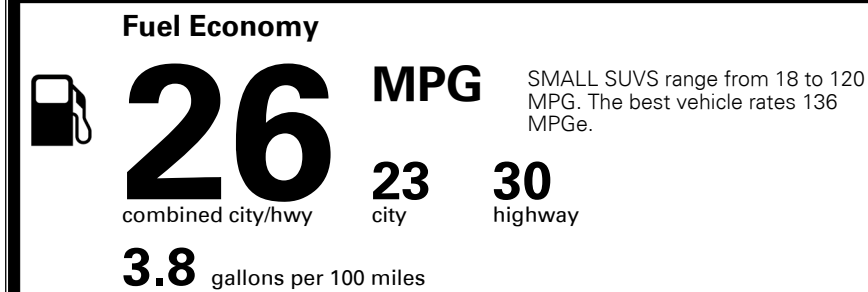

MANUFACTURER'S SUGGESTED RETAIL PRICE ▶ $ 25,990.00

COMPARE S FWD FEATURES
Added to/in place of standard LX FWD features

- 18" Dark Gray Alloy Wheels
- Blind-Spot Collision Warning (BCW)
- Rear Cross-Traffic Collision Warning (RCCW)
- Sofino Premium Leatherette Seat Trim
- Unique Grille, Lower Fascia, Side Sill Trim
- Roof Rails, Projector Fog Lamps
- Power Folding Outside Mirrors
- Heated Outside Mirrors w/ LED Turn Signals
- Sport Leather Steering Wheel & Paddle Shifters

Included
Included
Included
Included
Included
Included
Included
Included
Included

ADDITIONAL INSTALLED EQUIPMENT:
(In addition to or in place of standard features)
Carpeted Floor Mats

$135.00

MSRP INCLUDING OPTIONS

$ 26,125.00

INLAND FREIGHT AND HANDLING

$ 1,045.00

TOTAL MANUFACTURER'S SUGGESTED RETAIL PRICE ▶ $ 27,170.00

TOTAL ADDITIONAL WEIGHT: 6.4

EPA DOT Fuel Economy and Environment

Gasoline Vehicle

You spend $250 more in fuel costs over 5 years
compared to the average new vehicle.

Annual fuel cost $1,550