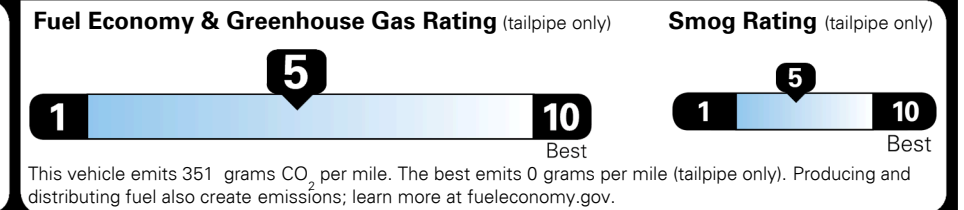

TOTAL ADDITIONAL WEIGHT: 6.4

#1 MASS MARKET BRAND IN
 J.D. POWER INITIAL QUALITY,
 5 YEARS IN A ROW.

GIVE IT EVERYTHING KIA

For J.D. Power 2019 award information, go to jdpower.com/awards for more details.

EPA DOT Fuel Economy and Environment

Gasoline Vehicle

You spend
\$250
 more in fuel costs
 over 5 years
 compared to the
 average new vehicle.

Annual fuel cost
\$1,550

Actual results will vary for many reasons, including driving conditions and how you drive and maintain your vehicle. The average new vehicle gets 27 MPG and costs \$7,500 to fuel over 5 years. Cost estimates are based on 15,000 miles per year at \$ 2.70 per gallon. MPGe is miles per gasoline gallon equivalent. Vehicle emissions are a significant cause of climate change and smog.