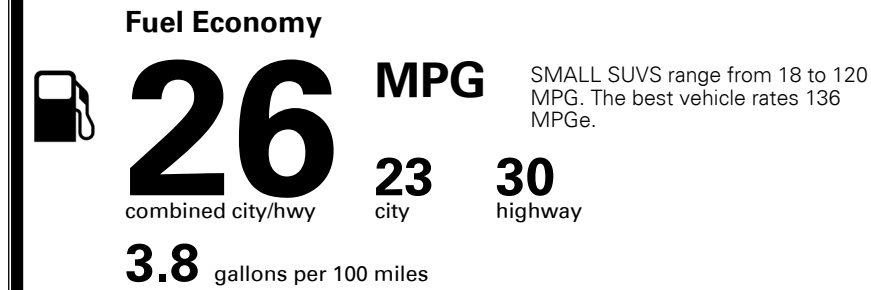

WARRANTY

10 Year/100,000 Mile Limited Powertrain Warranty
5 Year/60,000 Mile Limited Basic Warranty
5 Year/60,000 Mile Roadside Assistance
*Ask dealer for details

MANUFACTURER'S SUGGESTED RETAIL PRICE ▶

$ 25,990.00

COMPARE S FWD FEATURES

Added to/in place of standard LX FWD features

- 18" Dark Gray Alloy Wheels
- Blind-Spot Collision Warning (BCW)
- Rear Cross-Traffic Collision Warning (RCCW)
- Sofino Premium Leatherette Seat Trim
- Unique Grille, Lower Fascia, Side Sill Trim
- Roof Rails, Projector Fog Lamps
- Power Folding Outside Mirrors
- Heated Outside Mirrors w/ LED Turn Signals
- Sport Leather Steering Wheel & Paddle Shifters

Included
Included
Included
Included
Included
Included
Included
Included
Included

ADDITIONAL INSTALLED EQUIPMENT:

(In addition to or in place of standard features)

- Snow White Pearl Paint
- S Sunroof Package
- Panoramic Sunroof
- LED Interior Lighting
- Carpeted Floor Mats

$395.00
$1,100.00

$135.00

MSRP INCLUDING OPTIONS

$ 27,620.00

INLAND FREIGHT AND HANDLING

$ 1,045.00

TOTAL MANUFACTURER'S SUGGESTED RETAIL PRICE ▶

$ 28,665.00

TOTAL ADDITIONAL WEIGHT: 6.4

#1 MASS MARKET BRAND IN
J.D. POWER INITIAL QUALITY,
5 YEARS IN A ROW.

GIVE IT EVERYTHING KIA

For J.D. Power 2019 award information, go to jdpower.com/awards for more details.

EPA DOT Fuel Economy and Environment

Gasoline Vehicle

You spend
$250
more in fuel costs
over 5 years
compared to the
average new vehicle.

Annual fuel cost
$1,550