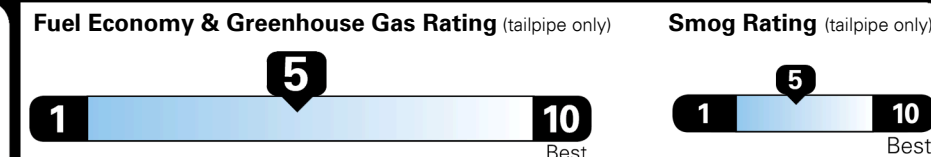

Gasoline Vehicle

SMALL SUVs range from 18 to 120 MPG. The best vehicle rates 136 MPGe.

You spend \$250 more in fuel costs over 5 years compared to the average new vehicle.

Annual fuel cost \$1,550

This vehicle emits 351 grams CO₂ per mile. The best emits 0 grams per mile (tailpipe only). Producing and distributing fuel also create emissions; learn more at fuel economy.gov.