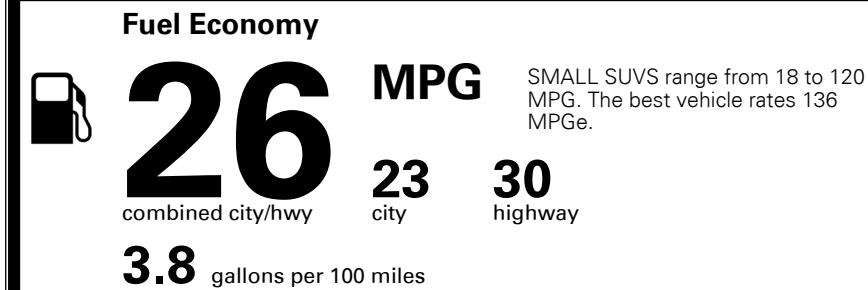

EXTERIOR
17" Alloy Wheels
Auto-On/Off Projector Headlights
LED Daytime Running Lights
Rear Privacy Glass
Rear Spoiler

WARRANTY
10 Year/100,000 Mile Limited Powertrain Warranty
5 Year/60,000 Mile Limited Basic Warranty
5 Year/60,000 Mile Roadside Assistance
*Ask dealer for details

MANUFACTURER'S SUGGESTED RETAIL PRICE ▶

COMPARE S FWD FEATURES

Added to/in place of standard LX FWD features

- 18" Dark Gray Alloy Wheels
- Blind-Spot Collision Warning (BCW)
- Rear Cross-Traffic Collision Warning (RCCW)
- Sofino Premium Leatherette Seat Trim
- Unique Grille, Lower Fascia, Side Sill Trim
- Roof Rails, Projector Fog Lamps
- Power Folding Outside Mirrors
- Heated Outside Mirrors w/ LED Turn Signals
- Sport Leather Steering Wheel & Paddle Shifters

ADDITIONAL INSTALLED EQUIPMENT:
(In addition to or in place of standard features)
Carpeted Floor Mats
Cargo Net

MSRP INCLUDING OPTIONS

INLAND FREIGHT AND HANDLING

TOTAL MANUFACTURER'S SUGGESTED RETAIL PRICE ▶

$ 25,990.00

Included
Included
Included
Included
Included
Included
Included
Included
Included
Included

$135.00
$50.00

$ 26,175.00

$ 1,045.00

$ 27,220.00

EPA DOT Fuel Economy and Environment

Gasoline Vehicle

You spend $250 more in fuel costs over 5 years compared to the average new vehicle.

Annual fuel cost $1,550