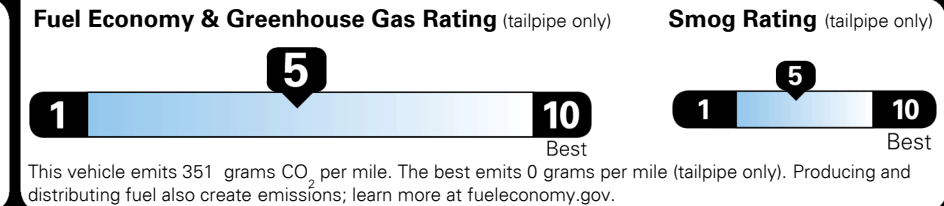

## EPA DOT Fuel Economy and Environment

Gasoline Vehicle

**You spend \$250 more in fuel costs over 5 years** compared to the average new vehicle.

**Annual fuel cost \$1,550**

Actual results will vary for many reasons, including driving conditions and how you drive and maintain your vehicle. The average new vehicle gets 27 MPG and costs \$7,500 to fuel over 5 years. Cost estimates are based on 15,000 miles per year at \$ 2.70 per gallon. MPGe is miles per gasoline gallon equivalent. Vehicle emissions are a significant cause of climate change and smog.