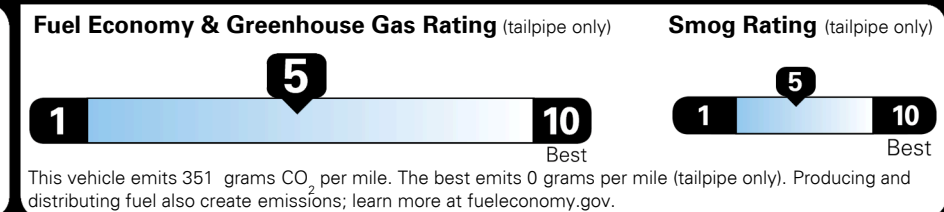

\$395.00
 \$135.00

MSRP INCLUDING OPTIONS

\$ 26,520.00

INLAND FREIGHT AND HANDLING

\$ 1,045.00

TOTAL MANUFACTURER'S SUGGESTED RETAIL PRICE ▶

\$ 27,565.00

TOTAL ADDITIONAL WEIGHT: 6.4

EPA DOT Fuel Economy and Environment

Gasoline Vehicle

You spend \$250 more in fuel costs over 5 years compared to the average new vehicle.

Annual fuel cost \$1,550

Actual results will vary for many reasons, including driving conditions and how you drive and maintain your vehicle. The average new vehicle gets 27 MPG and costs \$7,500 to fuel over 5 years. Cost estimates are based on 15,000 miles per year at \$ 2.70 per gallon. MPGe is miles per gasoline gallon equivalent. Vehicle emissions are a significant cause of climate change and smog.