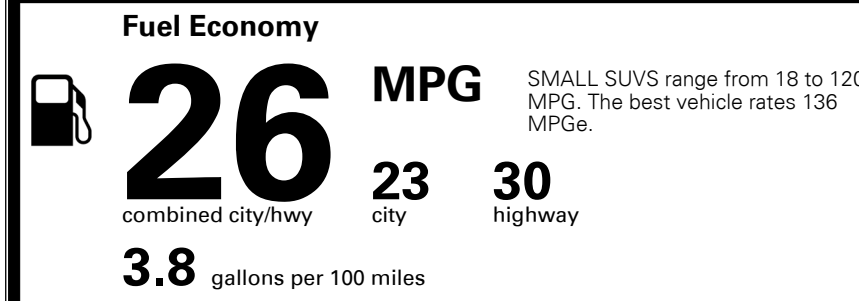

MANUFACTURER'S SUGGESTED RETAIL PRICE ▶

COMPARE S FWD FEATURES
Added to/in place of standard LX FWD features
- 18" Dark Gray Alloy Wheels
- Blind-Spot Collision Warning (BCW)
- Rear Cross-Traffic Collision Warning (RCCW)
- Sofino Premium Leatherette Seat Trim
- Unique Grille, Lower Fascia, Side Sill Trim
- Roof Rails, Projector Fog Lamps
- Power Folding Outside Mirrors
- Heated Outside Mirrors w/ LED Turn Signals
- Sport Leather Steering Wheel & Paddle Shifters

ADDITIONAL INSTALLED EQUIPMENT:
(In addition to or in place of standard features)
Snow White Pearl Paint
Carpeted Floor Mats

$ 25,990.00

Included
Included
Included
Included
Included
Included
Included
Included
Included
Included

$395.00
$135.00

MSRP INCLUDING OPTIONS

$ 26,520.00

INLAND FREIGHT AND HANDLING

$ 1,045.00

TOTAL MANUFACTURER'S SUGGESTED RETAIL PRICE ▶

$ 27,565.00

TOTAL ADDITIONAL WEIGHT: 6.4

EPA DOT Fuel Economy and Environment

Gasoline Vehicle

You spend $250 more in fuel costs over 5 years compared to the average new vehicle.

Annual fuel cost $1,550