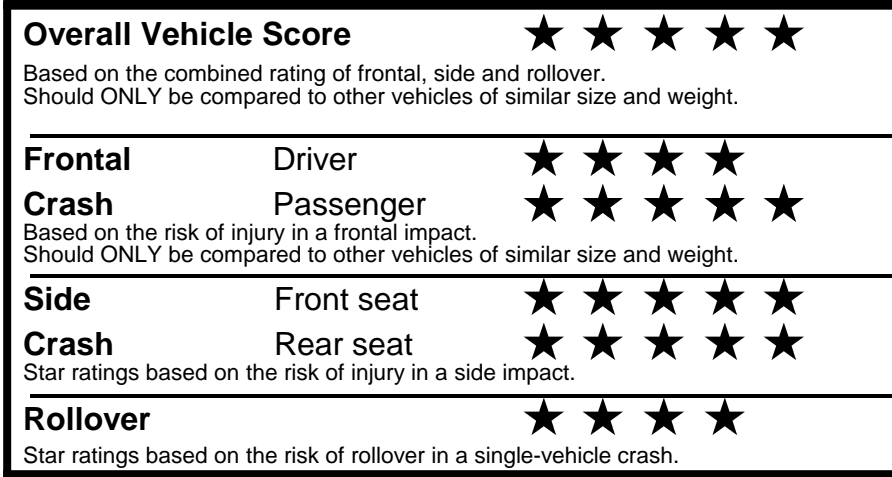

fueleconomy.gov
 Calculate personalized estimates and compare vehicles

Smartphone QR Code

GOVERNMENT 5-STAR SAFETY RATINGS

PARTS CONTENT INFORMATION

FOR VEHICLES IN THIS CAR LINE U.S./CANADIAN PARTS CONTENT: 1 %