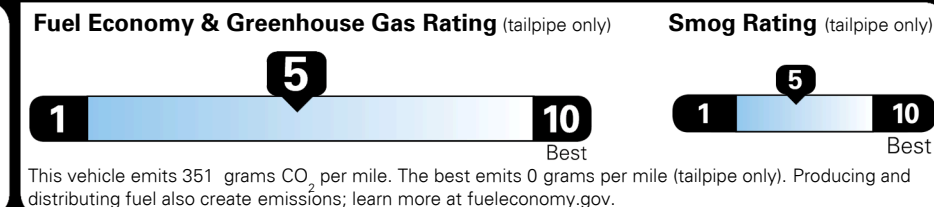

Actual results will vary for many reasons, including driving conditions and how you drive and maintain your vehicle. The average new vehicle gets 27 MPG and costs $7,500 to fuel over 5 years. Cost estimates are based on 15,000 miles per year at $ 2.70 per gallon. MPGe is miles per gasoline gallon equivalent. Vehicle emissions are a significant cause of climate change and smog.

fuel economy.gov

Calculate personalized estimates and compare vehicles

GOVERNMENT 5-STAR SAFETY RATINGS

PARTS CONTENT INFORMATION

Overall Vehicle Score ★ ★ ★ ★ ★

Based on the combined rating of frontal, side and rollover.
Should ONLY be compared to other vehicles of similar size and weight.

Frontal Driver ★ ★ ★ ★ ★

Crash Passenger ★ ★ ★ ★ ★

Based on the risk of injury in a frontal impact.
Should ONLY be compared to other vehicles of similar size and weight.

Side Front seat ★ ★ ★ ★ ★

Crash Rear seat ★ ★ ★ ★ ★

Star ratings based on the risk of injury in a side impact.

Rollover ★ ★ ★ ★ ★

Star ratings based on the risk of rollover in a single-vehicle crash.

Star ratings range from 1 to 5 stars (★★★★★) with 5 being the highest.

Source: National Highway Traffic Safety Administration (NHTSA).

www.safercar.gov or 1-888-327-4236

Manufacturer's suggested retail price includes Manufacturer's recommended pre-delivery service. License and title fees, state and local taxes and other dealer installed options and accessories are not included in the manufacturer's suggested retail price.

FOR VEHICLES IN THIS CAR
LINE U.S./CANADIAN
PARTS CONTENT: 1 %

MAJOR SOURCES OF
FOREIGN PARTS:
OTHER: 8%
KOREA: 91%

NOTE: PARTS CONTENT DOES
NOT INCLUDE FINAL ASSEMBLY,
DISTRIBUTION, OR OTHER
NON-PARTS COSTS.

FOR THIS VEHICLE
FINAL ASSEMBLY POINT:
GWANGJU, KOREA

COUNTRY OF ORIGIN

ENGINE: KOREA

TRANSMISSION: KOREA