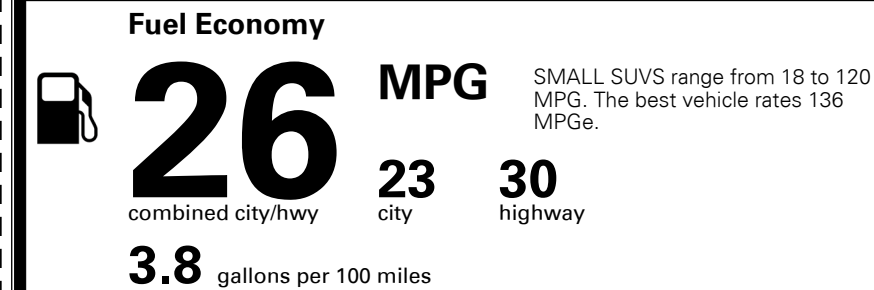

EXTERIOR

17" Alloy Wheels
Auto-On/Off Projector Headlights
LED Daytime Running Lights
Rear Privacy Glass
Rear Spoiler

WARRANTY

10 Year/100,000 Mile Limited Powertrain Warranty
5 Year/60,000 Mile Limited Basic Warranty
5 Year/60,000 Mile Roadside Assistance
*Ask dealer for details

MANUFACTURER'S SUGGESTED RETAIL PRICE ▶

$ 25,990.00

COMPARE S FWD FEATURES

Added to/in place of standard LX FWD features

- 18" Dark Gray Alloy Wheels
- Blind-Spot Collision Warning (BCW)
- Rear Cross-Traffic Collision Warning (RCCW)
- Sofino Premium Leatherette Seat Trim
- Unique Grille, Lower Fascia, Side Sill Trim
- Roof Rails, Projector Fog Lamps
- Power Folding Outside Mirrors
- Heated Outside Mirrors w/ LED Turn Signals
- Sport Leather Steering Wheel & Paddle Shifters

Included
Included
Included
Included
Included
Included
Included
Included
Included

ADDITIONAL INSTALLED EQUIPMENT:

(In addition to or in place of standard features)

- Cargo Mat
- Carpeted Floor Mats
- Cargo Cover

$95.00
$135.00
$150.00

MSRP INCLUDING OPTIONS

$ 26,370.00

INLAND FREIGHT AND HANDLING

$ 1,045.00

TOTAL MANUFACTURER'S SUGGESTED RETAIL PRICE ▶

$ 27,415.00

TOTAL ADDITIONAL WEIGHT: 22.7

#1 MASS MARKET BRAND IN
J.D. POWER INITIAL QUALITY,
5 YEARS IN A ROW.

GIVE IT EVERYTHING KIA

For J.D. Power 2019 award information, go to jdpower.com/awards for more details.

EPA DOT Fuel Economy and Environment

Gasoline Vehicle

You spend
$250
more in fuel costs
over 5 years
compared to the
average new vehicle.

Annual fuel cost
$1,550