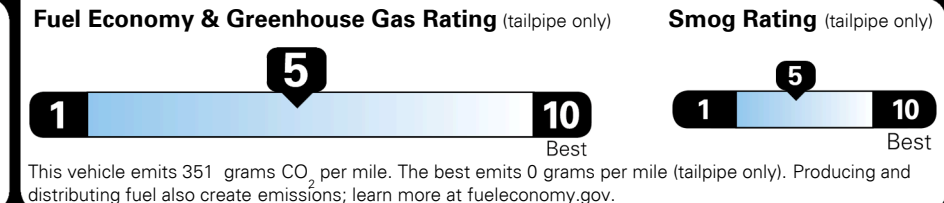

Actual results will vary for many reasons, including driving conditions and how you drive and maintain your vehicle. The average new vehicle gets 27 MPG and costs $7,500 to fuel over 5 years. Cost estimates are based on 15,000 miles per year at $ 2.70 per gallon. MPGe is miles per gasoline gallon equivalent. Vehicle emissions are a significant cause of climate change and smog.

fueleconomy.gov

Calculate personalized estimates and compare vehicles