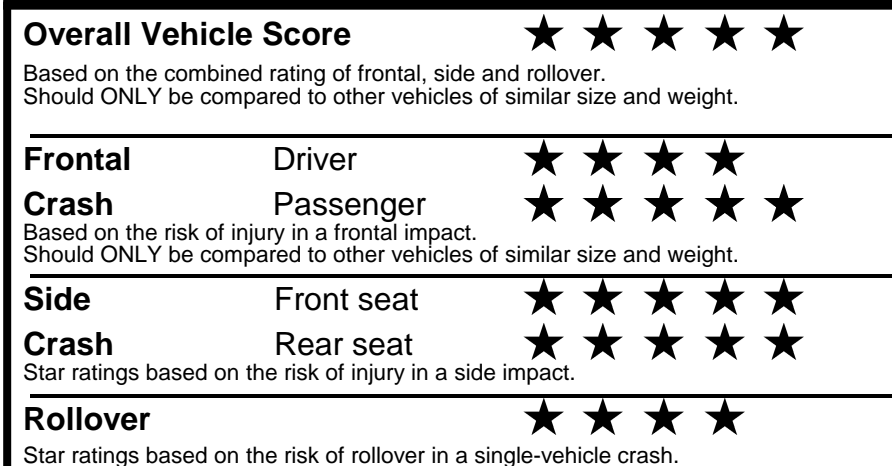

**fueleconomy.gov**  
 Calculate personalized estimates and compare vehicles

Smartphone QR Code

**GOVERNMENT 5-STAR SAFETY RATINGS**

**PARTS CONTENT INFORMATION**

**FOR VEHICLES IN THIS CAR LINE U.S./CANADIAN PARTS CONTENT: 1 %**