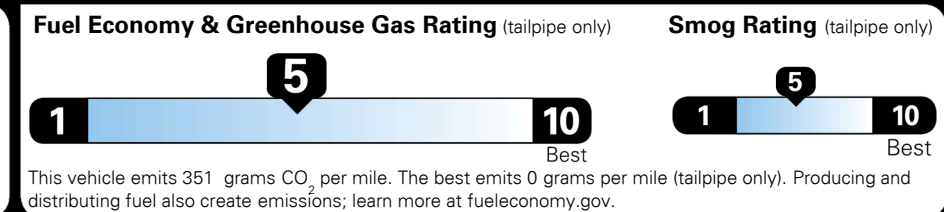

\$95.00  
 \$135.00  
 \$150.00

MSRP INCLUDING OPTIONS

\$ 26,370.00

INLAND FREIGHT AND HANDLING

\$ 1,045.00

**TOTAL MANUFACTURER'S SUGGESTED RETAIL PRICE ▶**

**\$ 27,415.00**

TOTAL ADDITIONAL WEIGHT: 22.7

**EPA DOT Fuel Economy and Environment**

**Gasoline Vehicle**

**You spend \$250 more in fuel costs over 5 years** compared to the average new vehicle.

**Annual fuel cost \$1,550**

Actual results will vary for many reasons, including driving conditions and how you drive and maintain your vehicle. The average new vehicle gets 27 MPG and costs \$7,500 to fuel over 5 years. Cost estimates are based on 15,000 miles per year at \$ 2.70 per gallon. MPGe is miles per gasoline gallon equivalent. Vehicle emissions are a significant cause of climate change and smog.