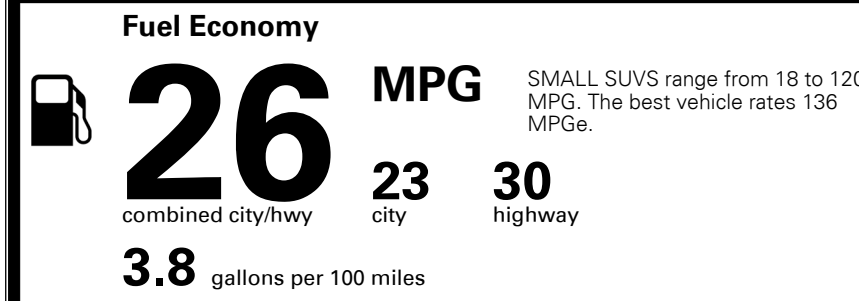

MANUFACTURER'S SUGGESTED RETAIL PRICE ▶

COMPARE S FWD FEATURES
Added to/in place of standard LX FWD features
- 18" Dark Gray Alloy Wheels
- Blind-Spot Collision Warning (BCW)
- Rear Cross-Traffic Collision Warning (RCCW)
- Sofino Premium Leatherette Seat Trim
- Unique Grille, Lower Fascia, Side Sill Trim
- Roof Rails, Projector Fog Lamps
- Power Folding Outside Mirrors
- Heated Outside Mirrors w/ LED Turn Signals
- Sport Leather Steering Wheel & Paddle Shifters

ADDITIONAL INSTALLED EQUIPMENT:
(In addition to or in place of standard features)
Cargo Mat
Carpeted Floor Mats
Cargo Cover

$ 25,990.00

Included
Included
Included
Included
Included
Included
Included
Included
Included
Included

$95.00
$135.00
$150.00

MSRP INCLUDING OPTIONS

$ 26,370.00

INLAND FREIGHT AND HANDLING

$ 1,045.00

TOTAL MANUFACTURER'S SUGGESTED RETAIL PRICE ▶

$ 27,415.00

TOTAL ADDITIONAL WEIGHT: 22.7

EPA DOT Fuel Economy and Environment

Gasoline Vehicle

You spend $250 more in fuel costs over 5 years compared to the average new vehicle.

Annual fuel cost $1,550