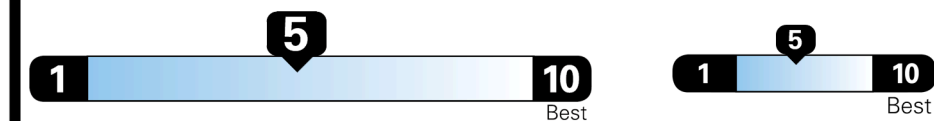

EPA DOT Fuel Economy and Environment

Gasoline Vehicle

Fuel Economy

26 MPG
combined city/hwy

23 MPG
city

30 MPG
highway

3.8 gallons per 100 miles

SMALL SUVs range from 18 to 120 MPG. The best vehicle rates 136 MPGe.

You spend
$250
more in fuel costs
over 5 years
compared to the
average new vehicle.

Annual fuel cost
$1,550

Fuel Economy & Greenhouse Gas Rating (tailpipe only) Smog Rating (tailpipe only)

This vehicle emits 351 grams CO₂ per mile. The best emits 0 grams per mile (tailpipe only). Producing and distributing fuel also create emissions; learn more at fuelconomy.gov.

Actual results will vary for many reasons, including driving conditions and how you drive and maintain your vehicle. The average new vehicle gets 27 MPG and costs $7,500 to fuel over 5 years. Cost estimates are based on 15,000 miles per year at $ 2.70 per gallon. MPGe is miles per gasoline gallon equivalent. Vehicle emissions are a significant cause of climate change and smog.

fuelconomy.gov

Calculate personalized estimates and compare vehicles