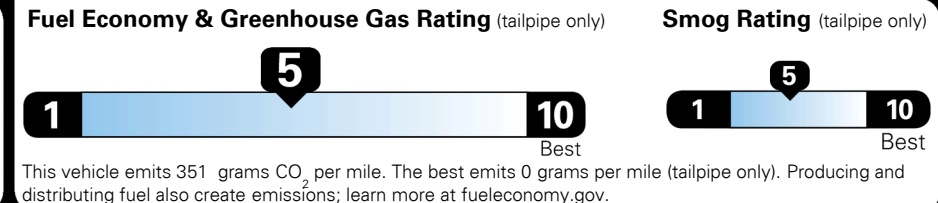

You spend $250 more in fuel costs over 5 years
compared to the average new vehicle.

Annual fuel cost $1,550