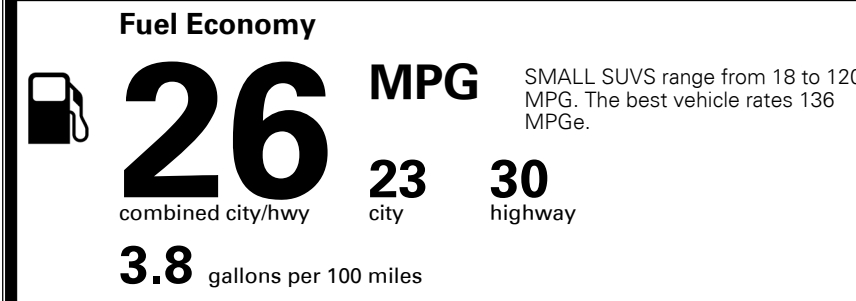

INLAND FREIGHT AND HANDLING

\$ 1,045.00

TOTAL MANUFACTURER'S SUGGESTED RETAIL PRICE ▶

\$ 28,480.00

TOTAL ADDITIONAL WEIGHT: 16.1

EPA DOT Fuel Economy and Environment

Gasoline Vehicle

You spend \$250 more in fuel costs over 5 years compared to the average new vehicle.