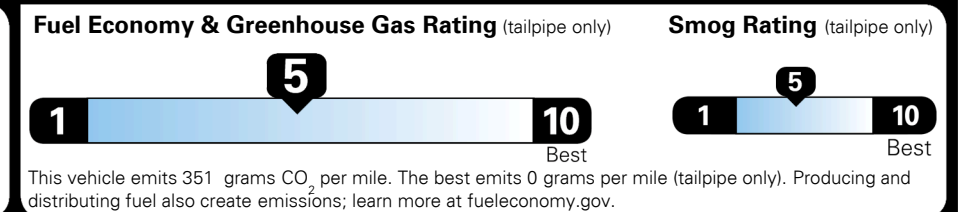

\$135.00
 \$50.00
 \$80.00

MSRP INCLUDING OPTIONS

\$ 26,255.00

INLAND FREIGHT AND HANDLING

\$ 1,045.00

TOTAL MANUFACTURER'S SUGGESTED RETAIL PRICE ▶

\$ 27,300.00

TOTAL ADDITIONAL WEIGHT: 11.3

EPA DOT Fuel Economy and Environment

Gasoline Vehicle

You spend \$250 more in fuel costs over 5 years compared to the average new vehicle.

Annual fuel cost \$1,550

Actual results will vary for many reasons, including driving conditions and how you drive and maintain your vehicle. The average new vehicle gets 27 MPG and costs \$7,500 to fuel over 5 years. Cost estimates are based on 15,000 miles per year at \$ 2.70 per gallon. MPGe is miles per gasoline gallon equivalent. Vehicle emissions are a significant cause of climate change and smog.