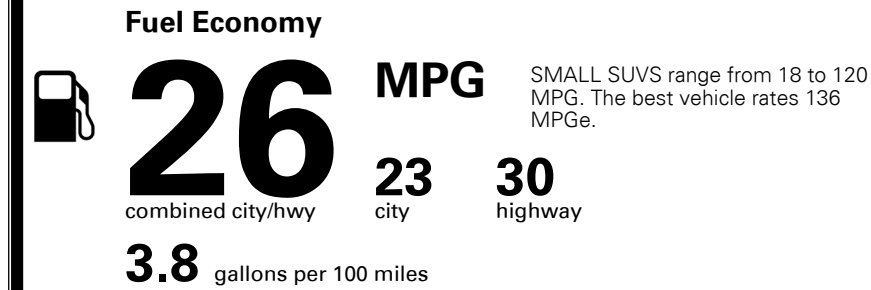

MANUFACTURER'S SUGGESTED RETAIL PRICE ▶

COMPARE S FWD FEATURES
Added to/in place of standard LX FWD features

- 18" Dark Gray Alloy Wheels
- Blind-Spot Collision Warning (BCW)
- Rear Cross-Traffic Collision Warning (RCCW)
- Sofino Premium Leatherette Seat Trim
- Unique Grille, Lower Fascia, Side Sill Trim
- Roof Rails, Projector Fog Lamps
- Power Folding Outside Mirrors
- Heated Outside Mirrors w/ LED Turn Signals
- Sport Leather Steering Wheel & Paddle Shifters

ADDITIONAL INSTALLED EQUIPMENT:
(In addition to or in place of standard features)
Carpeted Floor Mats
Cargo Net
Cargo Tray

$ 25,990.00

Included
Included
Included
Included
Included
Included
Included
Included
Included

$135.00
$50.00
$80.00

MSRP INCLUDING OPTIONS

$ 26,255.00

INLAND FREIGHT AND HANDLING

$ 1,045.00

TOTAL MANUFACTURER'S SUGGESTED RETAIL PRICE ▶

$ 27,300.00

TOTAL ADDITIONAL WEIGHT: 11.3

EPA DOT Fuel Economy and Environment

Gasoline Vehicle

You spend $250 more in fuel costs over 5 years compared to the average new vehicle.

Annual fuel cost $1,550