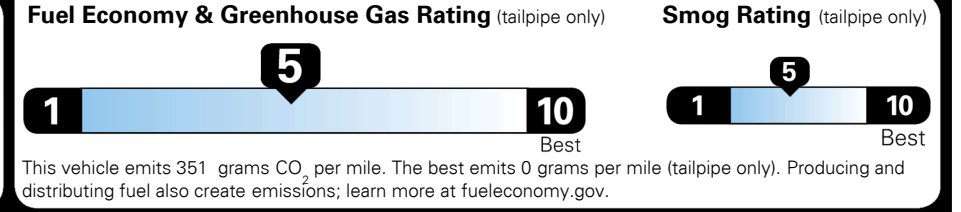

MANUFACTURER'S SUGGESTED RETAIL PRICE ▶

COMPARE S FWD FEATURES
Added to/in place of standard LX FWD features
- 18" Dark Gray Alloy Wheels
- Blind-Spot Collision Warning (BCW)
- Rear Cross-Traffic Collision Warning (RCCW)
- Sofino Premium Leatherette Seat Trim
- Unique Grille, Lower Fascia, Side Sill Trim
- Roof Rails, Projector Fog Lamps
- Power Folding Outside Mirrors
- Heated Outside Mirrors w/ LED Turn Signals
- Sport Leather Steering Wheel & Paddle Shifters

ADDITIONAL INSTALLED EQUIPMENT:
(In addition to or in place of standard features)
Cargo Net

MSRP INCLUDING OPTIONS

INLAND FREIGHT AND HANDLING

TOTAL MANUFACTURER'S SUGGESTED RETAIL PRICE ▶

$ 25,990.00

Included
Included
Included
Included
Included
Included
Included
Included
Included
Included

$50.00

$ 26,040.00

$ 1,045.00

$ 27,085.00

#1 MASS MARKET BRAND IN J.D. POWER INITIAL QUALITY, 5 YEARS IN A ROW.

GIVE IT EVERYTHING KIA

For J.D. Power 2019 award information, go to jdpower.com/awards for more details.

EPA DOT Fuel Economy and Environment

Gasoline Vehicle

Fuel Economy

26 MPG combined city/hwy
23 MPG city
30 MPG highway

SMALL SUVs range from 18 to 120 MPG. The best vehicle rates 136 MPGe.

3.8 gallons per 100 miles

You spend $250 more in fuel costs over 5 years compared to the average new vehicle.

Annual fuel cost $1,550

Actual results will vary for many reasons, including driving conditions and how you drive and maintain your vehicle. The average new vehicle gets 27 MPG and costs $7,500 to fuel over 5 years. Cost estimates are based on 15,000 miles per year at $ 2.70 per gallon. MPGe is miles per gasoline gallon equivalent. Vehicle emissions are a significant cause of climate change and smog.

fuel economy.gov

Calculate personalized estimates and compare vehicles

GOVERNMENT 5-STAR SAFETY RATINGS

Overall Vehicle Score ★ ★ ★ ★ ★

Based on the combined rating of frontal, side and rollover. Should ONLY be compared to other vehicles of similar size and weight.

Frontal	Driver	★ ★ ★ ★ ★
Crash	Passenger	★ ★ ★ ★ ★
Side	Front seat	★ ★ ★ ★ ★
Crash	Rear seat	★ ★ ★ ★ ★
Rollover		★ ★ ★ ★ ★

Star ratings based on the risk of injury in a frontal impact. Should ONLY be compared to other vehicles of similar size and weight.

Star ratings based on the risk of injury in a side impact.

Star ratings based on the risk of rollover in a single-vehicle crash.

Star ratings range from 1 to 5 stars (★★★★★) with 5 being the highest. Source: National Highway Traffic Safety Administration (NHTSA). www.safercar.gov or 1-888-327-4236

Manufacturer's suggested retail price includes Manufacturer's recommended pre-delivery service. License and title fees, state and local taxes and other dealer installed options and accessories are not included in the manufacturer's suggested retail price.

PARTS CONTENT INFORMATION

FOR VEHICLES IN THIS CAR LINE U.S./CANADIAN PARTS CONTENT: 1 %

MAJOR SOURCES OF FOREIGN PARTS:
OTHER: 8%
KOREA: 91%

NOTE: PARTS CONTENT DOES NOT INCLUDE FINAL ASSEMBLY, DISTRIBUTION, OR OTHER NON-PARTS COSTS.

FOR THIS VEHICLE FINAL ASSEMBLY POINT: GWANGJU, KOREA

COUNTRY OF ORIGIN ENGINE: KOREA
TRANSMISSION: KOREA

TOTAL ADDITIONAL WEIGHT: 0.5