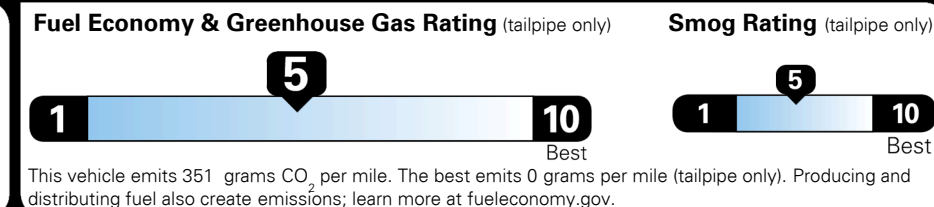

Actual results will vary for many reasons, including driving conditions and how you drive and maintain your vehicle. The average new vehicle gets 27 MPG and costs $7,500 to fuel over 5 years. Cost estimates are based on 15,000 miles per year at $ 2.70 per gallon. MPGe is miles per gasoline gallon equivalent. Vehicle emissions are a significant cause of climate change and smog.

fuel economy.gov

Calculate personalized estimates and compare vehicles

GOVERNMENT 5-STAR SAFETY RATINGS

Overall Vehicle Score ★ ★ ★ ★ ★

Based on the combined rating of frontal, side and rollover.
Should ONLY be compared to other vehicles of similar size and weight.

Frontal Driver ★ ★ ★ ★ ★

Crash Passenger ★ ★ ★ ★ ★

Based on the risk of injury in a frontal impact.
Should ONLY be compared to other vehicles of similar size and weight.

Side Front seat ★ ★ ★ ★ ★

Crash Rear seat ★ ★ ★ ★ ★

Star ratings based on the risk of injury in a side impact.

Rollover ★ ★ ★ ★ ★

Star ratings based on the risk of rollover in a single-vehicle crash.

Star ratings range from 1 to 5 stars (★★★★★) with 5 being the highest.

Source: National Highway Traffic Safety Administration (NHTSA).

www.safercar.gov or 1-888-327-4236

Manufacturer's suggested retail price includes Manufacturer's recommended pre-delivery service. License and title fees, state and local taxes and other dealer installed options and accessories are not included in the manufacturer's suggested retail price.

PARTS CONTENT INFORMATION

FOR VEHICLES IN THIS CAR
LINE U.S./CANADIAN
PARTS CONTENT: 1 %

MAJOR SOURCES OF
FOREIGN PARTS:
OTHER: 8%
KOREA: 91%

NOTE: PARTS CONTENT DOES
NOT INCLUDE FINAL ASSEMBLY,
DISTRIBUTION, OR OTHER
NON-PARTS COSTS.

FOR THIS VEHICLE
FINAL ASSEMBLY POINT:
GWANGJU, KOREA

COUNTRY OF ORIGIN

ENGINE: KOREA

TRANSMISSION: KOREA