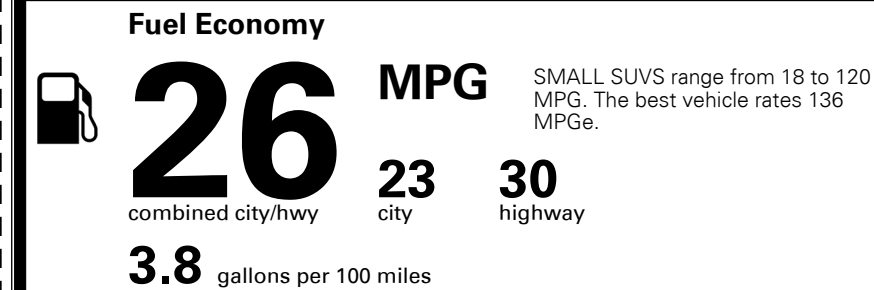

EXTERIOR

17" Alloy Wheels
Auto-On/Off Projector Headlights
LED Daytime Running Lights
Rear Privacy Glass
Rear Spoiler

WARRANTY

10 Year/100,000 Mile Limited Powertrain Warranty
5 Year/60,000 Mile Limited Basic Warranty
5 Year/60,000 Mile Roadside Assistance
*Ask dealer for details

MANUFACTURER'S SUGGESTED RETAIL PRICE ▶

$ 25,990.00

COMPARE S FWD FEATURES

Added to/in place of standard LX FWD features

- 18" Dark Gray Alloy Wheels
- Blind-Spot Collision Warning (BCW)
- Rear Cross-Traffic Collision Warning (RCCW)
- Sofino Premium Leatherette Seat Trim
- Unique Grille, Lower Fascia, Side Sill Trim
- Roof Rails, Projector Fog Lamps
- Power Folding Outside Mirrors
- Heated Outside Mirrors w/ LED Turn Signals
- Sport Leather Steering Wheel & Paddle Shifters

Included
Included
Included
Included
Included
Included
Included
Included
Included

ADDITIONAL INSTALLED EQUIPMENT:

(In addition to or in place of standard features)

Carpeted Floor Mats

$135.00

MSRP INCLUDING OPTIONS

$ 26,125.00

INLAND FREIGHT AND HANDLING

$ 1,045.00

TOTAL MANUFACTURER'S SUGGESTED RETAIL PRICE ▶

$ 27,170.00

TOTAL ADDITIONAL WEIGHT: 6.4

#1 MASS MARKET BRAND IN
J.D. POWER INITIAL QUALITY,
5 YEARS IN A ROW.

GIVE IT EVERYTHING

For J.D. Power 2019 award information, go to jdpower.com/awards for more details.

EPA DOT Fuel Economy and Environment

Gasoline Vehicle

You spend
$250
more in fuel costs
over 5 years
compared to the
average new vehicle.

Annual fuel cost
$1,550