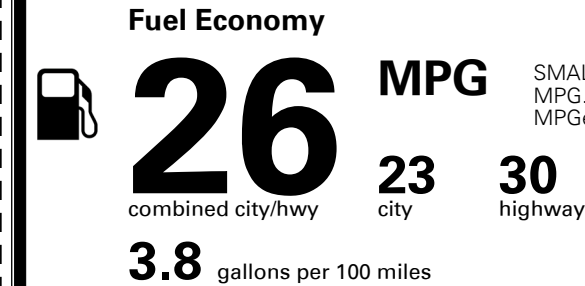

Gasoline Vehicle

SMALL SUVs range from 18 to 120 MPG. The best vehicle rates 136 MPGe.

You spend
\$250
 more in fuel costs
 over 5 years
 compared to the
 average new vehicle.

Annual fuel cost
\$1,550

Actual results will vary for many reasons, including driving conditions and how you drive and maintain your vehicle. The average new vehicle gets 27 MPG and costs \$7,500 to fuel over 5 years. Cost estimates are based on 15,000 miles per year at \$ 2.70 per gallon. MPGe is miles per gasoline gallon equivalent. Vehicle emissions are a significant cause of climate change and smog.