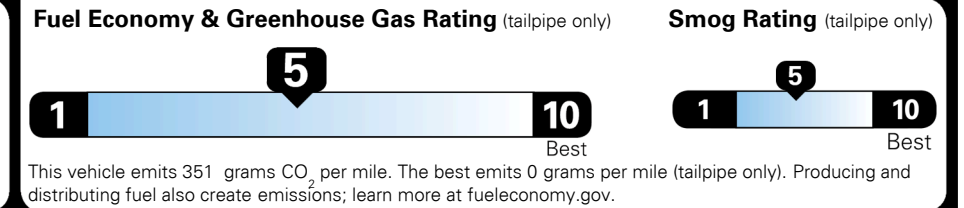

#1 MASS MARKET BRAND IN
 J.D. POWER INITIAL QUALITY,
 5 YEARS IN A ROW.

GIVE IT EVERYTHING KIA

For J.D. Power 2019 award information, go to jdpower.com/awards for more details.

EPA DOT Fuel Economy and Environment

Gasoline Vehicle

SMALL SUVs range from 18 to 120 MPG. The best vehicle rates 136 MPGe.

You spend
\$250
 more in fuel costs
 over 5 years
 compared to the
 average new vehicle.

Annual fuel cost
\$1,550

Actual results will vary for many reasons, including driving conditions and how you drive and maintain your vehicle. The average new vehicle gets 27 MPG and costs \$7,500 to fuel over 5 years. Cost estimates are based on 15,000 miles per year at \$ 2.70 per gallon. MPGe is miles per gasoline gallon equivalent. Vehicle emissions are a significant cause of climate change and smog.