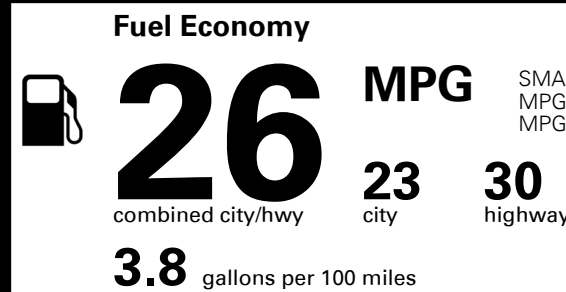

\$ 1,045.00

TOTAL MANUFACTURER'S SUGGESTED RETAIL PRICE ▶

\$ 29,015.00

TOTAL ADDITIONAL WEIGHT: 7.8

#1 MASS MARKET BRAND IN J.D. POWER INITIAL QUALITY, 5 YEARS IN A ROW.

GIVE IT EVERYTHING KIA

For J.D. Power 2019 award information, go to jdpower.com/awards for more details.

EPA DOT Fuel Economy and Environment

Gasoline Vehicle

SMALL SUVs range from 18 to 120 MPG. The best vehicle rates 136 MPGe.

You spend \$250 more in fuel costs over 5 years compared to the average new vehicle.