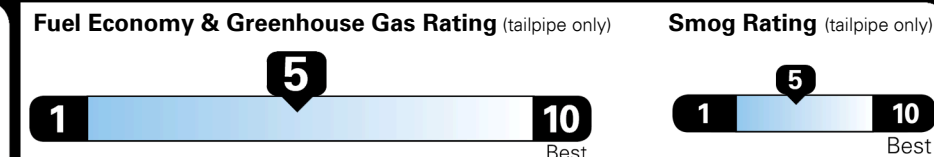

This vehicle emits 351 grams CO₂ per mile. The best emits 0 grams per mile (tailpipe only). Producing and distributing fuel also create emissions; learn more at fuelconomy.gov.

Actual results will vary for many reasons, including driving conditions and how you drive and maintain your vehicle. The average new vehicle gets 27 MPG and costs $7,500 to fuel over 5 years. Cost estimates are based on 15,000 miles per year at $ 2.70 per gallon. MPGe is miles per gasoline gallon equivalent. Vehicle emissions are a significant cause of climate change and smog.

fuelconomy.gov

Calculate personalized estimates and compare vehicles

GOVERNMENT 5-STAR SAFETY RATINGS

Overall Vehicle Score ★★★★★

Based on the combined rating of frontal, side and rollover. Should ONLY be compared to other vehicles of similar size and weight.

Frontal Driver ★★★★★

Crash Passenger ★★★★★

Based on the risk of injury in a frontal impact. Should ONLY be compared to other vehicles of similar size and weight.

Side Front seat ★★★★★

Crash Rear seat ★★★★★

Star ratings based on the risk of injury in a side impact.

Rollover ★★★★★

Star ratings based on the risk of rollover in a single-vehicle crash.

Star ratings range from 1 to 5 stars (★★★★★) with 5 being the highest.

Source: National Highway Traffic Safety Administration (NHTSA).

www.safercar.gov or 1-888-327-4236

Manufacturer's suggested retail price includes Manufacturer's recommended pre-delivery service. License and title fees, state and local taxes and other dealer installed options and accessories are not included in the manufacturer's suggested retail price.

PARTS CONTENT INFORMATION

FOR VEHICLES IN THIS CAR LINE U.S./CANADIAN PARTS CONTENT: 1 %

MAJOR SOURCES OF FOREIGN PARTS:
OTHER: 8%
KOREA: 91%

NOTE: PARTS CONTENT DOES NOT INCLUDE FINAL ASSEMBLY, DISTRIBUTION, OR OTHER NON-PARTS COSTS.

FOR THIS VEHICLE FINAL ASSEMBLY POINT: GWANGJU, KOREA

COUNTRY OF ORIGIN

ENGINE: KOREA
TRANSMISSION: KOREA