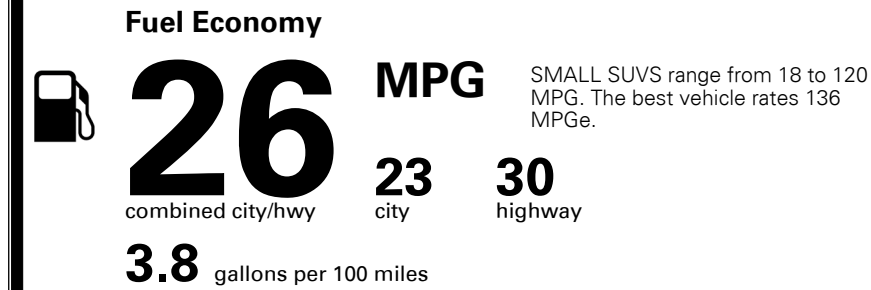

EXTERIOR

17" Alloy Wheels
Auto-On/Off Projector Headlights
LED Daytime Running Lights
Rear Privacy Glass
Rear Spoiler

WARRANTY

10 Year/100,000 Mile Limited Powertrain Warranty
5 Year/60,000 Mile Limited Basic Warranty
5 Year/60,000 Mile Roadside Assistance
*Ask dealer for details

MANUFACTURER'S SUGGESTED RETAIL PRICE ▶

$ 25,990.00

COMPARE S FWD FEATURES

Added to/in place of standard LX FWD features

- 18" Dark Gray Alloy Wheels
- Blind-Spot Collision Warning (BCW)
- Rear Cross-Traffic Collision Warning (RCCW)
- Sofino Premium Leatherette Seat Trim
- Unique Grille, Lower Fascia, Side Sill Trim
- Roof Rails, Projector Fog Lamps
- Power Folding Outside Mirrors
- Heated Outside Mirrors w/ LED Turn Signals
- Sport Leather Steering Wheel & Paddle Shifters

Included
Included
Included
Included
Included
Included
Included
Included
Included
Included

ADDITIONAL INSTALLED EQUIPMENT:

(In addition to or in place of standard features)
Snow White Pearl Paint
Carpeted Floor Mats
Cargo Tray

$395.00
$135.00
$80.00

MSRP INCLUDING OPTIONS

$ 26,600.00

INLAND FREIGHT AND HANDLING

$ 1,045.00

TOTAL MANUFACTURER'S SUGGESTED RETAIL PRICE ▶

$ 27,645.00

TOTAL ADDITIONAL WEIGHT: 10.7

#1 MASS MARKET BRAND IN
J.D. POWER INITIAL QUALITY,
5 YEARS IN A ROW.

GIVE IT EVERYTHING

For J.D. Power 2019 award information, go to jdpower.com/awards for more details.

EPA DOT Fuel Economy and Environment

Gasoline Vehicle

You spend $250 more in fuel costs over 5 years compared to the average new vehicle.

Annual fuel cost $1,550