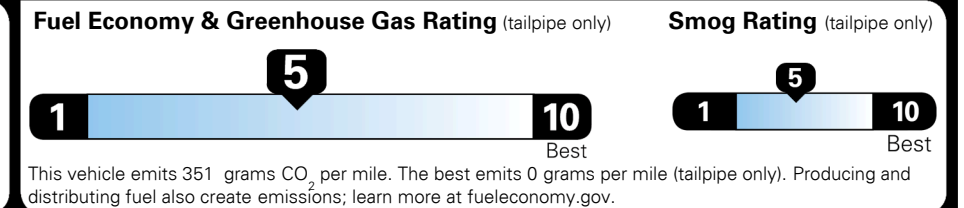

Actual results will vary for many reasons, including driving conditions and how you drive and maintain your vehicle. The average new vehicle gets 27 MPG and costs $7,500 to fuel over 5 years. Cost estimates are based on 15,000 miles per year at $ 2.70 per gallon. MPGe is miles per gasoline gallon equivalent. Vehicle emissions are a significant cause of climate change and smog.

fuelconomy.gov

Calculate personalized estimates and compare vehicles

GOVERNMENT 5-STAR SAFETY RATINGS

Overall Vehicle Score ★ ★ ★ ★ ★

Based on the combined rating of frontal, side and rollover. Should ONLY be compared to other vehicles of similar size and weight.

Frontal Driver ★ ★ ★ ★ ★

Crash Passenger ★ ★ ★ ★ ★

Based on the risk of injury in a frontal impact. Should ONLY be compared to other vehicles of similar size and weight.

Side Front seat ★ ★ ★ ★ ★

Crash Rear seat ★ ★ ★ ★ ★

Star ratings based on the risk of injury in a side impact.

Rollover ★ ★ ★ ★ ★

Star ratings based on the risk of rollover in a single-vehicle crash.

Star ratings range from 1 to 5 stars (★★★★★) with 5 being the highest.

Source: National Highway Traffic Safety Administration (NHTSA).

www.safercar.gov or 1-888-327-4236

Manufacturer's suggested retail price includes Manufacturer's recommended pre-delivery service. License and title fees, state and local taxes and other dealer installed options and accessories are not included in the manufacturer's suggested retail price.

PARTS CONTENT INFORMATION

FOR VEHICLES IN THIS CAR LINE U.S./CANADIAN PARTS CONTENT: 1 %

MAJOR SOURCES OF FOREIGN PARTS:
OTHER: 8%
KOREA: 91%

NOTE: PARTS CONTENT DOES NOT INCLUDE FINAL ASSEMBLY, DISTRIBUTION, OR OTHER NON-PARTS COSTS.

FOR THIS VEHICLE FINAL ASSEMBLY POINT:
GWANGJU, KOREA

COUNTRY OF ORIGIN

ENGINE: KOREA

TRANSMISSION: KOREA