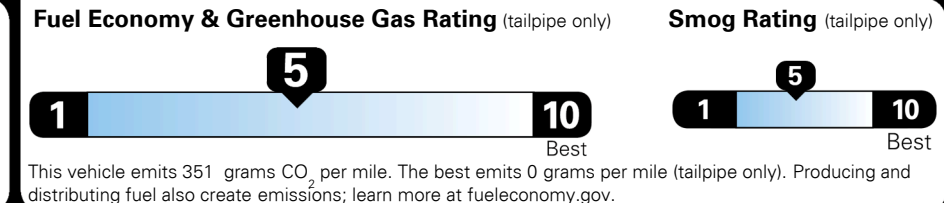

\$395.00
 \$135.00
 \$80.00

MSRP INCLUDING OPTIONS

\$ 26,600.00

INLAND FREIGHT AND HANDLING

\$ 1,045.00

TOTAL MANUFACTURER'S SUGGESTED RETAIL PRICE ▶

\$ 27,645.00

TOTAL ADDITIONAL WEIGHT: 10.7

EPA DOT Fuel Economy and Environment

Gasoline Vehicle

You spend \$250 more in fuel costs over 5 years compared to the average new vehicle.

Annual fuel cost \$1,550

Actual results will vary for many reasons, including driving conditions and how you drive and maintain your vehicle. The average new vehicle gets 27 MPG and costs \$7,500 to fuel over 5 years. Cost estimates are based on 15,000 miles per year at \$ 2.70 per gallon. MPGe is miles per gasoline gallon equivalent. Vehicle emissions are a significant cause of climate change and smog.