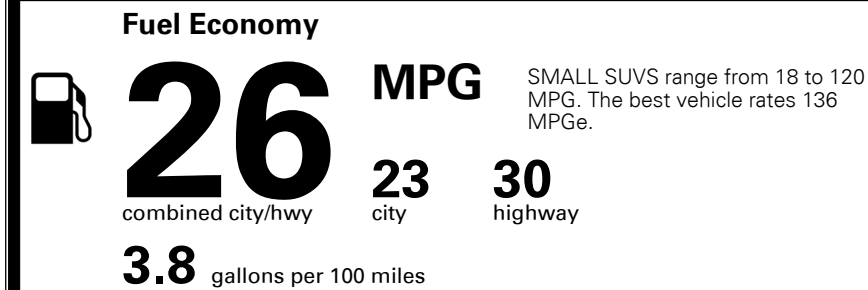

MANUFACTURER'S SUGGESTED RETAIL PRICE ▶

COMPARE S FWD FEATURES
Added to/in place of standard LX FWD features
- 18" Dark Gray Alloy Wheels
- Blind-Spot Collision Warning (BCW)
- Rear Cross-Traffic Collision Warning (RCCW)
- Sofino Premium Leatherette Seat Trim
- Unique Grille, Lower Fascia, Side Sill Trim
- Roof Rails, Projector Fog Lamps
- Power Folding Outside Mirrors
- Heated Outside Mirrors w/ LED Turn Signals
- Sport Leather Steering Wheel & Paddle Shifters

ADDITIONAL INSTALLED EQUIPMENT:
(In addition to or in place of standard features)
Snow White Pearl Paint
Carpeted Floor Mats
Cargo Tray

$ 25,990.00

Included
Included
Included
Included
Included
Included
Included
Included
Included
Included

$395.00
$135.00
$80.00

MSRP INCLUDING OPTIONS

$ 26,600.00

INLAND FREIGHT AND HANDLING

$ 1,045.00

TOTAL MANUFACTURER'S SUGGESTED RETAIL PRICE ▶

$ 27,645.00

TOTAL ADDITIONAL WEIGHT: 10.7

EPA DOT Fuel Economy and Environment

Gasoline Vehicle

You spend $250 more in fuel costs over 5 years compared to the average new vehicle.

Annual fuel cost $1,550