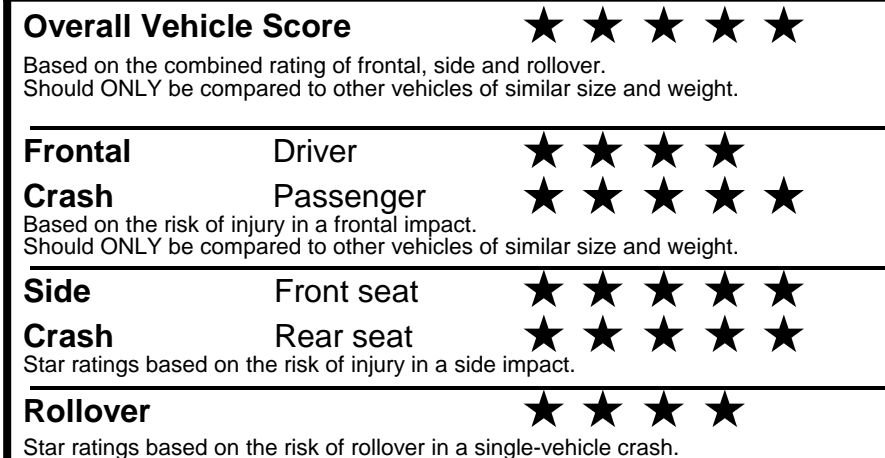

fueleconomy.gov

Calculate personalized estimates and compare vehicles

GOVERNMENT 5-STAR SAFETY RATINGS

Star ratings range from 1 to 5 stars (★★★★★) with 5 being the highest. Source: National Highway Traffic Safety Administration (NHTSA). www.safercar.gov or 1-888-327-4236