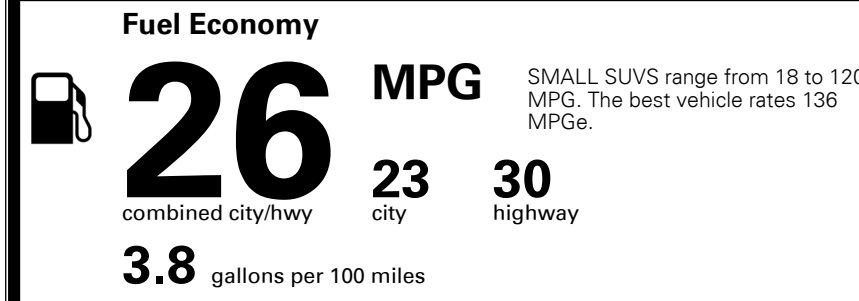

MSRP INCLUDING OPTIONS \$ 26,175.00

INLAND FREIGHT AND HANDLING \$ 1,045.00

TOTAL MANUFACTURER'S SUGGESTED RETAIL PRICE ▶ \$ 27,220.00

TOTAL ADDITIONAL WEIGHT: 6.9

EPA DOT Fuel Economy and Environment

Gasoline Vehicle