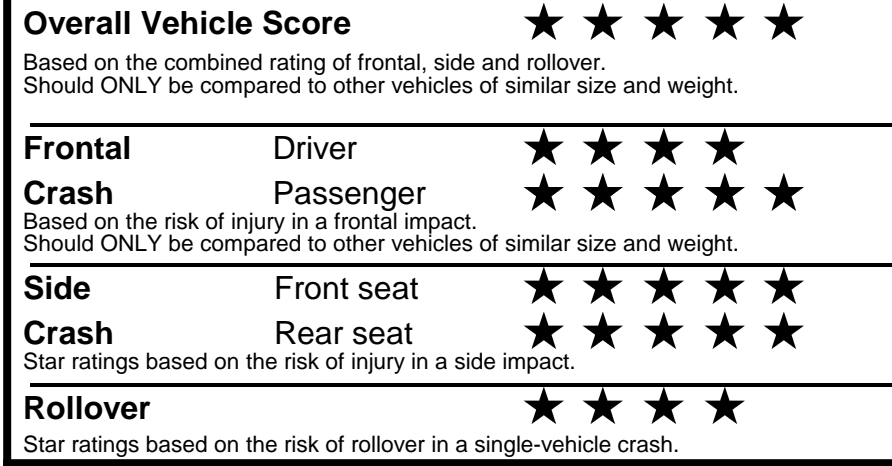

fueleconomy.gov
 Calculate personalized estimates and compare vehicles

Smartphone QR Code

GOVERNMENT 5-STAR SAFETY RATINGS

Star ratings range from 1 to 5 stars (★★★★★) with 5 being the highest.
 Source: National Highway Traffic Safety Administration (NHTSA).
www.safercar.gov or 1-888-327-4236