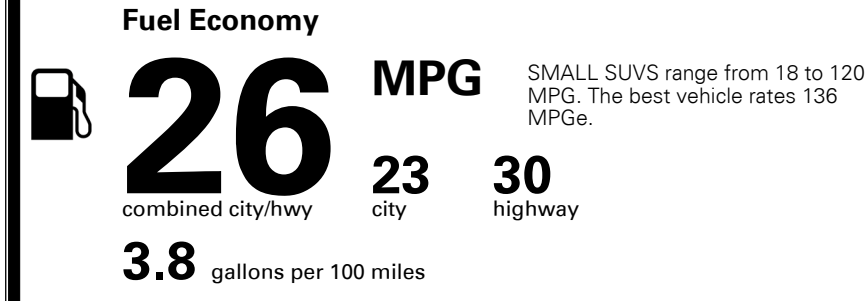

EXTERIOR
17" Alloy Wheels
Auto-On/Off Projector Headlights
LED Daytime Running Lights
Rear Privacy Glass
Rear Spoiler

WARRANTY
10 Year/100,000 Mile Limited Powertrain Warranty
5 Year/60,000 Mile Limited Basic Warranty
5 Year/60,000 Mile Roadside Assistance
*Ask dealer for details

MANUFACTURER'S SUGGESTED RETAIL PRICE ▶

COMPARE S FWD FEATURES
Added to/in place of standard LX FWD features

- 18" Dark Gray Alloy Wheels
- Blind-Spot Collision Warning (BCW)
- Rear Cross-Traffic Collision Warning (RCCW)
- Sofino Premium Leatherette Seat Trim
- Unique Grille, Lower Fascia, Side Sill Trim
- Roof Rails, Projector Fog Lamps
- Power Folding Outside Mirrors
- Heated Outside Mirrors w/ LED Turn Signals
- Sport Leather Steering Wheel & Paddle Shifters

ADDITIONAL INSTALLED EQUIPMENT:
(In addition to or in place of standard features)
Snow White Pearl Paint
Carpeted Floor Mats
Cargo Net
Mud Guards

MSRP INCLUDING OPTIONS

INLAND FREIGHT AND HANDLING

TOTAL MANUFACTURER'S SUGGESTED RETAIL PRICE ▶

$ 25,990.00

Included
Included
Included
Included
Included
Included
Included
Included
Included
Included

$395.00
$135.00
$50.00
$115.00

$ 26,685.00

$ 1,045.00

$ 27,730.00

EPA DOT Fuel Economy and Environment

Gasoline Vehicle