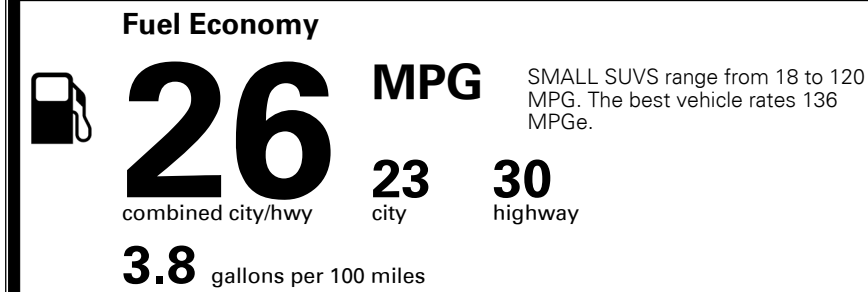

\$395.00
 \$3,200.00

\$135.00
 \$150.00

\$ 29,870.00

\$ 1,045.00

\$ 30,915.00

EPA DOT Fuel Economy and Environment

Gasoline Vehicle

You spend \$250 more in fuel costs over 5 years
 compared to the average new vehicle.