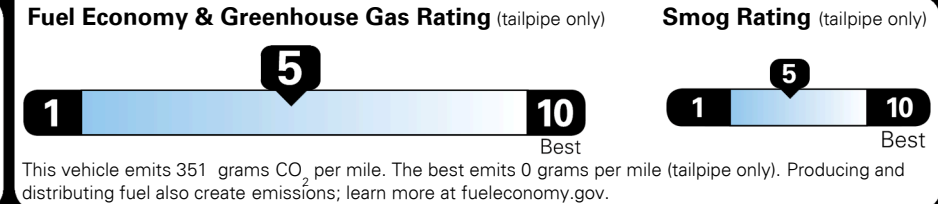

You spend $250 more in fuel costs over 5 years
compared to the average new vehicle.

Annual fuel cost $1,550

Actual results will vary for many reasons, including driving conditions and how you drive and maintain your vehicle. The average new vehicle gets 27 MPG and costs $7,500 to fuel over 5 years. Cost estimates are based on 15,000 miles per year at $ 2.70 per gallon. MPGe is miles per gasoline gallon equivalent. Vehicle emissions are a significant cause of climate change and smog.

fueleconomy.gov

Calculate personalized estimates and compare vehicles

GOVERNMENT 5-STAR SAFETY RATINGS

Overall Vehicle Score ★★★★★

Based on the combined rating of frontal, side and rollover. Should ONLY be compared to other vehicles of similar size and weight.

Frontal Crash ★★★★★

Based on the risk of injury in a frontal impact. Should ONLY be compared to other vehicles of similar size and weight.

Side Crash ★★★★★

Star ratings based on the risk of injury in a side impact.

Rollover ★★★★★

Star ratings based on the risk of rollover in a single-vehicle crash.

Star ratings range from 1 to 5 stars (★★★★★) with 5 being the highest.

Source: National Highway Traffic Safety Administration (NHTSA).

www.safercar.gov or 1-888-327-4236

Manufacturer's suggested retail price includes Manufacturer's recommended pre-delivery service. License and title fees, state and local taxes and other dealer installed options and accessories are not included in the manufacturer's suggested retail price.

PARTS CONTENT INFORMATION

FOR VEHICLES IN THIS CAR LINE U.S./CANADIAN PARTS CONTENT: 1 %

MAJOR SOURCES OF FOREIGN PARTS:
OTHER: 8%
KOREA: 91%

NOTE: PARTS CONTENT DOES NOT INCLUDE FINAL ASSEMBLY, DISTRIBUTION, OR OTHER NON-PARTS COSTS.

FOR THIS VEHICLE FINAL ASSEMBLY POINT: GWANGJU, KOREA

COUNTRY OF ORIGIN

ENGINE: KOREA
TRANSMISSION: KOREA

TOTAL ADDITIONAL WEIGHT: 14.6