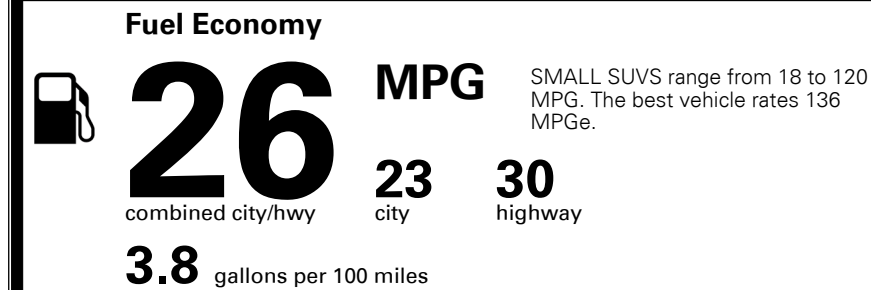

EXTERIOR

17" Alloy Wheels
Auto-On/Off Projector Headlights
LED Daytime Running Lights
Rear Privacy Glass
Rear Spoiler

WARRANTY

10 Year/100,000 Mile Limited Powertrain Warranty
5 Year/60,000 Mile Limited Basic Warranty
5 Year/60,000 Mile Roadside Assistance
*Ask dealer for details

MANUFACTURER'S SUGGESTED RETAIL PRICE ▶

$ 25,990.00

COMPARE S FWD FEATURES

Added to/in place of standard LX FWD features

- 18" Dark Gray Alloy Wheels
- Blind-Spot Collision Warning (BCW)
- Rear Cross-Traffic Collision Warning (RCCW)
- Sofino Premium Leatherette Seat Trim
- Unique Grille, Lower Fascia, Side Sill Trim
- Roof Rails, Projector Fog Lamps
- Power Folding Outside Mirrors
- Heated Outside Mirrors w/ LED Turn Signals
- Sport Leather Steering Wheel & Paddle Shifters

Included
Included
Included
Included
Included
Included
Included
Included
Included

ADDITIONAL INSTALLED EQUIPMENT:

(In addition to or in place of standard features)

Black Cherry Paint
Carpeted Floor Mats

$395.00
$135.00

MSRP INCLUDING OPTIONS

$ 26,520.00

INLAND FREIGHT AND HANDLING

$ 1,045.00

TOTAL MANUFACTURER'S SUGGESTED RETAIL PRICE ▶

$ 27,565.00

TOTAL ADDITIONAL WEIGHT: 6.4

#1 MASS MARKET BRAND IN
J.D. POWER INITIAL QUALITY,
5 YEARS IN A ROW.

GIVE IT EVERYTHING

For J.D. Power 2019 award information, go to jdpower.com/awards for more details.

EPA DOT Fuel Economy and Environment

Gasoline Vehicle

You spend
$250
more in fuel costs
over 5 years
compared to the
average new vehicle.

Annual fuel cost
$1,550