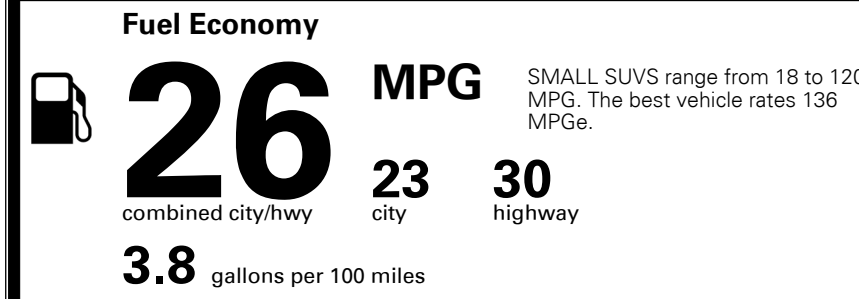

MANUFACTURER'S SUGGESTED RETAIL PRICE ▶

COMPARE S FWD FEATURES
Added to/in place of standard LX FWD features
- 18" Dark Gray Alloy Wheels
- Blind-Spot Collision Warning (BCW)
- Rear Cross-Traffic Collision Warning (RCCW)
- Sofino Premium Leatherette Seat Trim
- Unique Grille, Lower Fascia, Side Sill Trim
- Roof Rails, Projector Fog Lamps
- Power Folding Outside Mirrors
- Heated Outside Mirrors w/ LED Turn Signals
- Sport Leather Steering Wheel & Paddle Shifters

ADDITIONAL INSTALLED EQUIPMENT:
(In addition to or in place of standard features)
Carpeted Floor Mats

$ 25,990.00

Included
Included
Included
Included
Included
Included
Included
Included
Included
Included

$135.00

MSRP INCLUDING OPTIONS

$ 26,125.00

INLAND FREIGHT AND HANDLING

$ 1,045.00

TOTAL MANUFACTURER'S SUGGESTED RETAIL PRICE ▶

$ 27,170.00

TOTAL ADDITIONAL WEIGHT: 6.4

EPA DOT Fuel Economy and Environment

Gasoline Vehicle

You spend $250 more in fuel costs over 5 years compared to the average new vehicle.

Annual fuel cost $1,550