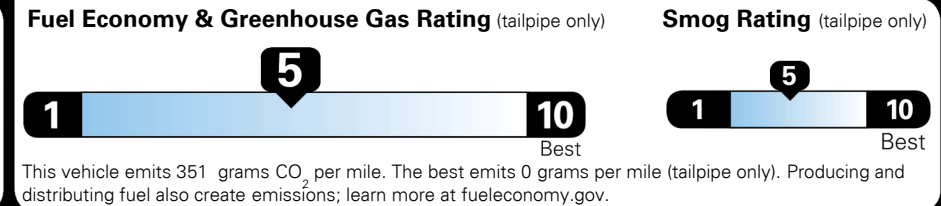

EPA DOT Fuel Economy and Environment

Gasoline Vehicle

You spend \$250 more in fuel costs over 5 years compared to the average new vehicle.

Annual fuel cost \$1,550

Actual results will vary for many reasons, including driving conditions and how you drive and maintain your vehicle. The average new vehicle gets 27 MPG and costs \$7,500 to fuel over 5 years. Cost estimates are based on 15,000 miles per year at \$ 2.70 per gallon. MPGe is miles per gasoline gallon equivalent. Vehicle emissions are a significant cause of climate change and smog.