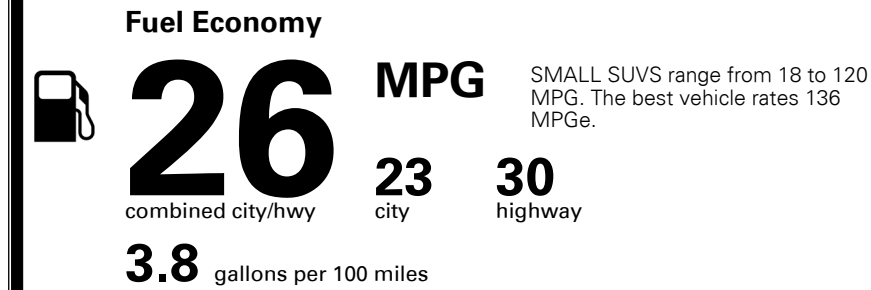

MANUFACTURER'S SUGGESTED RETAIL PRICE ▶

COMPARE S FWD FEATURES
Added to/in place of standard LX FWD features

- 18" Dark Gray Alloy Wheels
- Blind-Spot Collision Warning (BCW)
- Rear Cross-Traffic Collision Warning (RCCW)
- Sofino Premium Leatherette Seat Trim
- Unique Grille, Lower Fascia, Side Sill Trim
- Roof Rails, Projector Fog Lamps
- Power Folding Outside Mirrors
- Heated Outside Mirrors w/ LED Turn Signals
- Sport Leather Steering Wheel & Paddle Shifters

ADDITIONAL INSTALLED EQUIPMENT:
(In addition to or in place of standard features)
Carpeted Floor Mats
Cargo Tray

$ 25,990.00

Included
Included
Included
Included
Included
Included
Included
Included
Included
Included

$135.00
$80.00

MSRP INCLUDING OPTIONS

$ 26,205.00

INLAND FREIGHT AND HANDLING

$ 1,045.00

TOTAL MANUFACTURER'S SUGGESTED RETAIL PRICE ▶

$ 27,250.00

TOTAL ADDITIONAL WEIGHT: 10.7

EPA DOT Fuel Economy and Environment

Gasoline Vehicle

You spend $250 more in fuel costs over 5 years compared to the average new vehicle.

Annual fuel cost $1,550