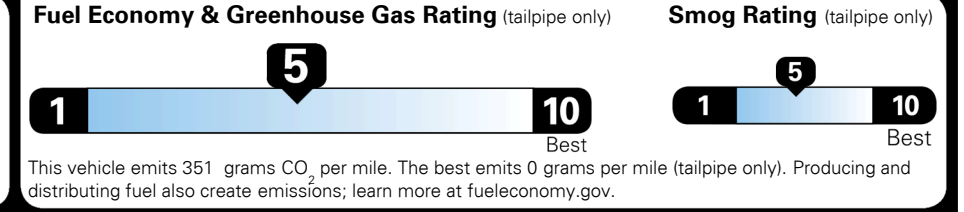

\$135.00
 \$80.00

MSRP INCLUDING OPTIONS

\$ 26,205.00

INLAND FREIGHT AND HANDLING

\$ 1,045.00

TOTAL MANUFACTURER'S SUGGESTED RETAIL PRICE ▶

\$ 27,250.00

TOTAL ADDITIONAL WEIGHT: 10.7

EPA DOT Fuel Economy and Environment

Gasoline Vehicle

You spend \$250 more in fuel costs over 5 years compared to the average new vehicle.

Annual fuel cost \$1,550

Actual results will vary for many reasons, including driving conditions and how you drive and maintain your vehicle. The average new vehicle gets 27 MPG and costs \$7,500 to fuel over 5 years. Cost estimates are based on 15,000 miles per year at \$ 2.70 per gallon. MPGe is miles per gasoline gallon equivalent. Vehicle emissions are a significant cause of climate change and smog.