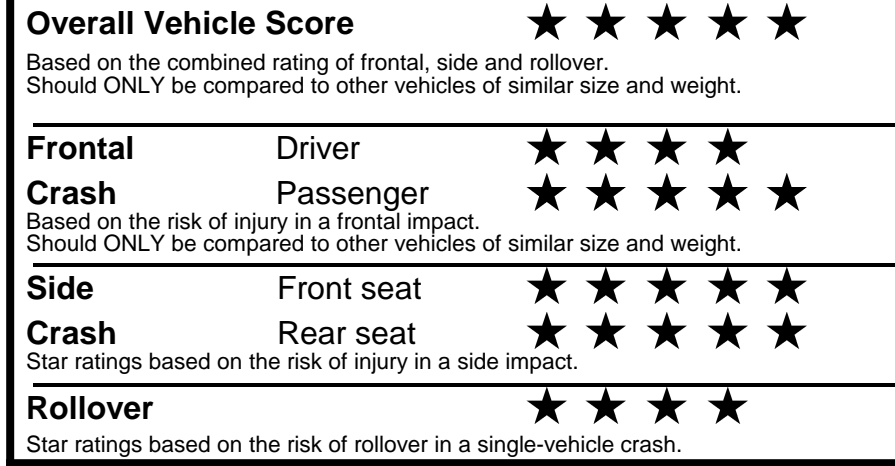

fueleconomy.gov

Calculate personalized estimates and compare vehicles

GOVERNMENT 5-STAR SAFETY RATINGS

Star ratings range from 1 to 5 stars (★★★★★) with 5 being the highest. Source: National Highway Traffic Safety Administration (NHTSA). www.safercar.gov or 1-888-327-4236