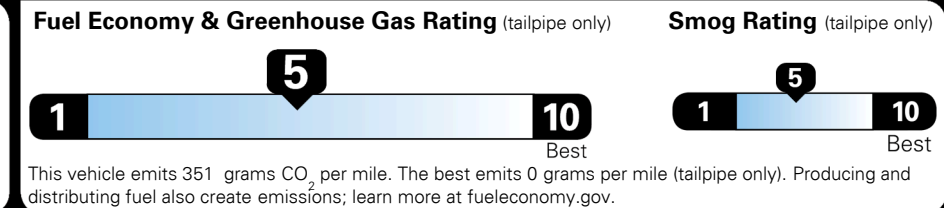

Actual results will vary for many reasons, including driving conditions and how you drive and maintain your vehicle. The average new vehicle gets 27 MPG and costs $7,500 to fuel over 5 years. Cost estimates are based on 15,000 miles per year at $ 2.70 per gallon. MPGe is miles per gasoline gallon equivalent. Vehicle emissions are a significant cause of climate change and smog.

fueleconomy.gov

Calculate personalized estimates and compare vehicles