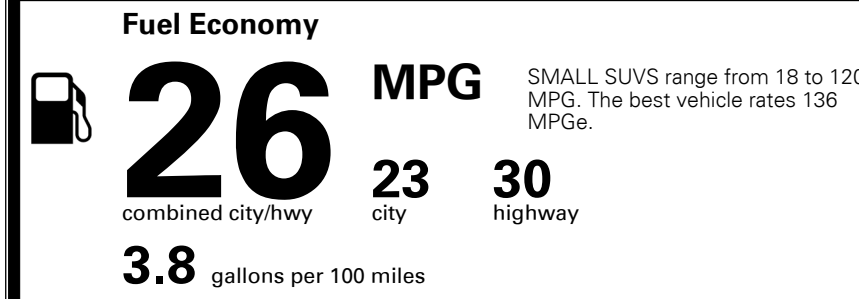

TOTAL MANUFACTURER'S SUGGESTED RETAIL PRICE ▶

\$ 28,270.00

TOTAL ADDITIONAL WEIGHT: 6.4

EPA DOT Fuel Economy and Environment

Gasoline Vehicle

You spend \$250 more in fuel costs over 5 years
 compared to the average new vehicle.