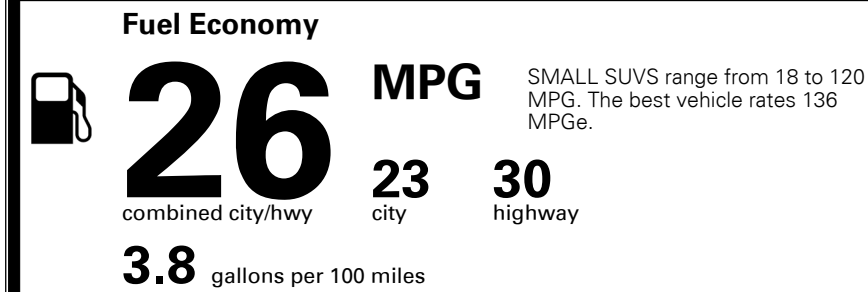

TOTAL MANUFACTURER'S SUGGESTED RETAIL PRICE ▶

\$ 28,270.00

TOTAL ADDITIONAL WEIGHT: 6.4

EPA DOT Fuel Economy and Environment

Gasoline Vehicle

You spend \$250 more in fuel costs over 5 years
 compared to the average new vehicle.