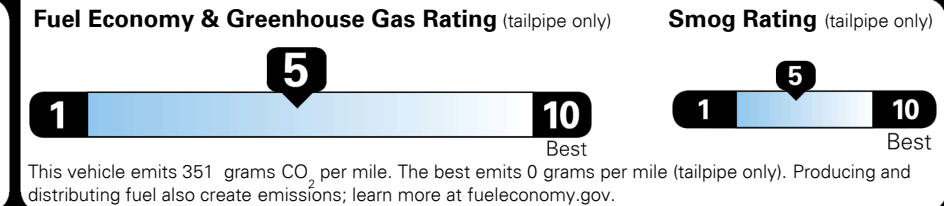

Actual results will vary for many reasons, including driving conditions and how you drive and maintain your vehicle. The average new vehicle gets 27 MPG and costs $7,500 to fuel over 5 years. Cost estimates are based on 15,000 miles per year at $ 2.70 per gallon. MPGe is miles per gasoline gallon equivalent. Vehicle emissions are a significant cause of climate change and smog.

fueleconomy.gov

Calculate personalized estimates and compare vehicles