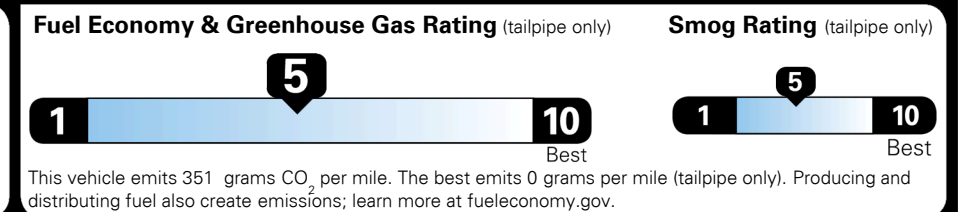

\$135.00

MSRP INCLUDING OPTIONS

\$ 26,125.00

INLAND FREIGHT AND HANDLING

\$ 1,045.00

TOTAL MANUFACTURER'S SUGGESTED RETAIL PRICE ▶

\$ 27,170.00

TOTAL ADDITIONAL WEIGHT: 6.4

EPA DOT Fuel Economy and Environment

Gasoline Vehicle

You spend \$250 more in fuel costs over 5 years compared to the average new vehicle.

Annual fuel cost \$1,550

Actual results will vary for many reasons, including driving conditions and how you drive and maintain your vehicle. The average new vehicle gets 27 MPG and costs \$7,500 to fuel over 5 years. Cost estimates are based on 15,000 miles per year at \$ 2.70 per gallon. MPGe is miles per gasoline gallon equivalent. Vehicle emissions are a significant cause of climate change and smog.