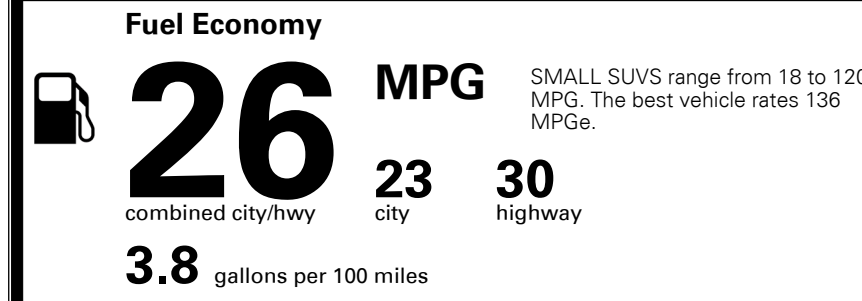

TOTAL MANUFACTURER'S SUGGESTED RETAIL PRICE ▶

\$ 28,365.00

TOTAL ADDITIONAL WEIGHT: 14.5

EPA DOT Fuel Economy and Environment

Gasoline Vehicle

You spend \$250 more in fuel costs over 5 years compared to the average new vehicle.