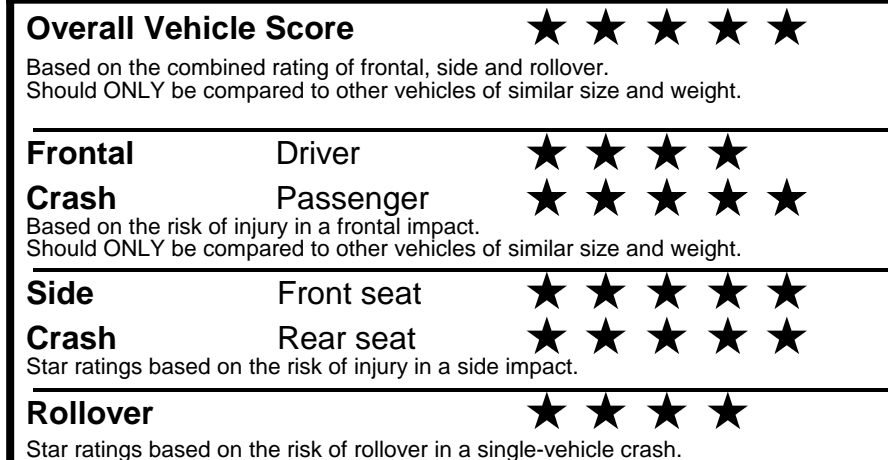

fueleconomy.gov

Calculate personalized estimates and compare vehicles

GOVERNMENT 5-STAR SAFETY RATINGS

Star ratings range from 1 to 5 stars (★★★★★) with 5 being the highest. Source: National Highway Traffic Safety Administration (NHTSA). www.safercar.gov or 1-888-327-4236