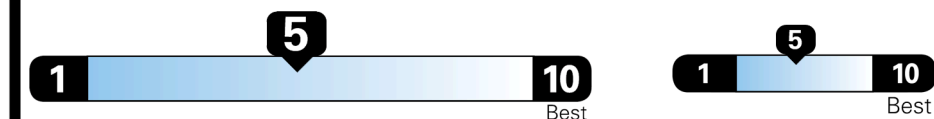

EPA DOT Fuel Economy and Environment

Gasoline Vehicle

Fuel Economy
26 MPG
combined city/hwy
23 MPG
city
30 MPG
highway
3.8 gallons per 100 miles

SMALL SUVs range from 18 to 120 MPG. The best vehicle rates 136 MPGe.

You spend
$250
more in fuel costs
over 5 years
compared to the
average new vehicle.

Annual fuel cost
$1,550

Fuel Economy & Greenhouse Gas Rating (tailpipe only) Smog Rating (tailpipe only)