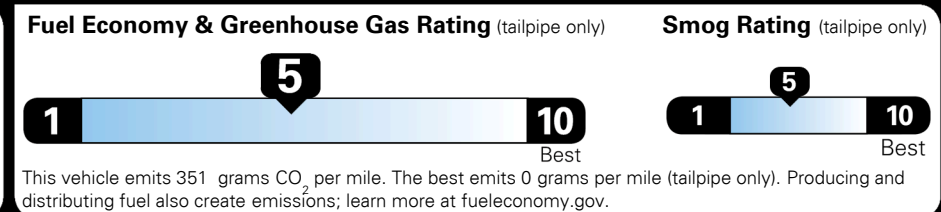

EPA DOT Fuel Economy and Environment

Gasoline Vehicle

Fuel Economy

26 MPG combined city/hwy
23 MPG city
30 MPG highway

SMALL SUVs range from 18 to 120 MPG. The best vehicle rates 136 MPGe.

3.8 gallons per 100 miles

You spend $250 more in fuel costs over 5 years compared to the average new vehicle.

Annual fuel cost $1,550