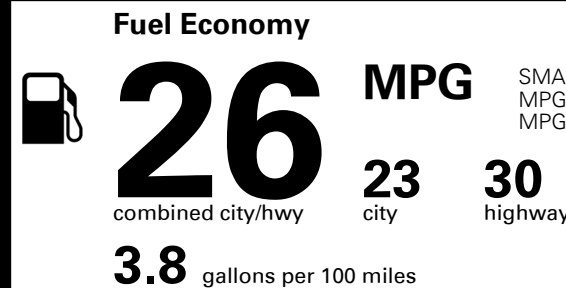

\$ 25,990.00

Included
 Included
 Included
 Included
 Included
 Included
 Included
 Included
 Included
 Included

\$395.00
 \$135.00

\$ 26,520.00

\$ 1,045.00

\$ 27,565.00

#1 MASS MARKET BRAND IN
 J.D. POWER INITIAL QUALITY,
 5 YEARS IN A ROW.

GIVE IT EVERYTHING KIA

For J.D. Power 2019 award information, go to jdpower.com/awards for more details.

EPA DOT Fuel Economy and Environment

Gasoline Vehicle

SMALL SUVs range from 18 to 120 MPG. The best vehicle rates 136 MPGe.