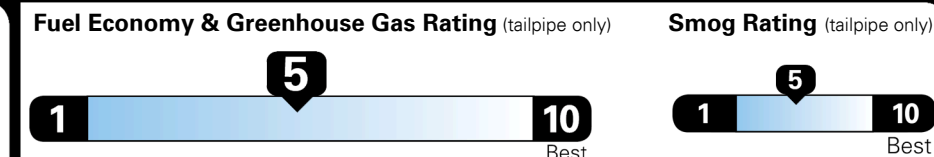

SMALL SUVs range from 18 to 120 MPG. The best vehicle rates 136 MPGe.

You spend $250 more in fuel costs over 5 years
compared to the average new vehicle.

Annual fuel cost $1,550

This vehicle emits 351 grams CO₂ per mile. The best emits 0 grams per mile (tailpipe only). Producing and distributing fuel also create emissions; learn more at fuelconomy.gov.

Actual results will vary for many reasons, including driving conditions and how you drive and maintain your vehicle. The average new vehicle gets 27 MPG and costs $7,500 to fuel over 5 years. Cost estimates are based on 15,000 miles per year at $ 2.70 per gallon. MPGe is miles per gasoline gallon equivalent. Vehicle emissions are a significant cause of climate change and smog.

fuelconomy.gov

Calculate personalized estimates and compare vehicles

GOVERNMENT 5-STAR SAFETY RATINGS

Overall Vehicle Score ★★★★★

Based on the combined rating of frontal, side and rollover. Should ONLY be compared to other vehicles of similar size and weight.

Frontal Driver ★★★★★

Crash Passenger ★★★★★

Based on the risk of injury in a frontal impact. Should ONLY be compared to other vehicles of similar size and weight.

Side Front seat ★★★★★

Crash Rear seat ★★★★★

Star ratings based on the risk of injury in a side impact.

Rollover ★★★★★

Star ratings based on the risk of rollover in a single-vehicle crash.

Star ratings range from 1 to 5 stars (★★★★★) with 5 being the highest.

Source: National Highway Traffic Safety Administration (NHTSA).

www.safercar.gov or 1-888-327-4236

Manufacturer's suggested retail price includes Manufacturer's recommended pre-delivery service. License and title fees, state and local taxes and other dealer installed options and accessories are not included in the manufacturer's suggested retail price.

PARTS CONTENT INFORMATION

FOR VEHICLES IN THIS CAR LINE U.S./CANADIAN PARTS CONTENT: 1 %

MAJOR SOURCES OF FOREIGN PARTS:
OTHER: 8%
KOREA: 91%

NOTE: PARTS CONTENT DOES NOT INCLUDE FINAL ASSEMBLY, DISTRIBUTION, OR OTHER NON-PARTS COSTS.

FOR THIS VEHICLE FINAL ASSEMBLY POINT: GWANGJU, KOREA

COUNTRY OF ORIGIN

ENGINE: KOREA

TRANSMISSION: KOREA

TOTAL ADDITIONAL WEIGHT: 6.4