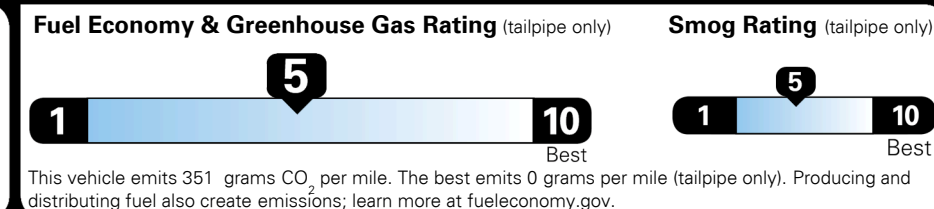

Actual results will vary for many reasons, including driving conditions and how you drive and maintain your vehicle. The average new vehicle gets 27 MPG and costs $7,500 to fuel over 5 years. Cost estimates are based on 15,000 miles per year at $ 2.70 per gallon. MPGe is miles per gasoline gallon equivalent. Vehicle emissions are a significant cause of climate change and smog.

fuel economy.gov

Calculate personalized estimates and compare vehicles

GOVERNMENT 5-STAR SAFETY RATINGS

Overall Vehicle Score ★ ★ ★ ★ ★

Based on the combined rating of frontal, side and rollover.
Should ONLY be compared to other vehicles of similar size and weight.

Frontal Driver ★ ★ ★ ★ ★

Crash Passenger ★ ★ ★ ★ ★

Based on the risk of injury in a frontal impact.
Should ONLY be compared to other vehicles of similar size and weight.

Side Front seat ★ ★ ★ ★ ★

Crash Rear seat ★ ★ ★ ★ ★

Star ratings based on the risk of injury in a side impact.

Rollover ★ ★ ★ ★ ★

Star ratings based on the risk of rollover in a single-vehicle crash.

Star ratings range from 1 to 5 stars (★★★★★) with 5 being the highest.

Source: National Highway Traffic Safety Administration (NHTSA).

www.safercar.gov or 1-888-327-4236

Manufacturer's suggested retail price includes Manufacturer's recommended pre-delivery service. License and title fees, state and local taxes and other dealer installed options and accessories are not included in the manufacturer's suggested retail price.

PARTS CONTENT INFORMATION

FOR VEHICLES IN THIS CAR
LINE U.S./CANADIAN
PARTS CONTENT: 1 %

MAJOR SOURCES OF
FOREIGN PARTS:
OTHER: 8%
KOREA: 91%

NOTE: PARTS CONTENT DOES
NOT INCLUDE FINAL ASSEMBLY,
DISTRIBUTION, OR OTHER
NON-PARTS COSTS.

FOR THIS VEHICLE
FINAL ASSEMBLY POINT:
GWANGJU, KOREA

COUNTRY OF ORIGIN

ENGINE: KOREA

TRANSMISSION: KOREA