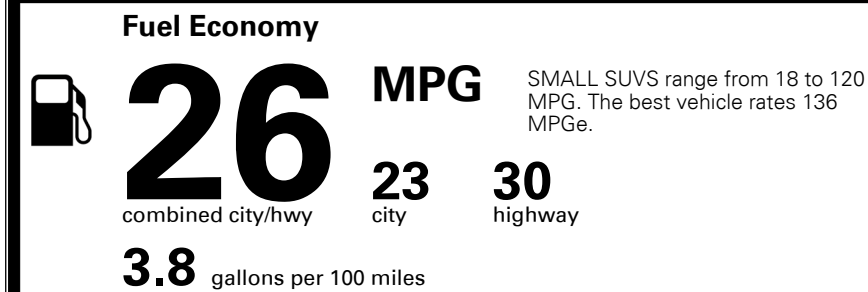

WARRANTY

10 Year/100,000 Mile Limited Powertrain Warranty
5 Year/60,000 Mile Limited Basic Warranty
5 Year/60,000 Mile Roadside Assistance
*Ask dealer for details

MANUFACTURER'S SUGGESTED RETAIL PRICE ▶

$ 25,990.00

COMPARE S FWD FEATURES

Added to/in place of standard LX FWD features

- 18" Dark Gray Alloy Wheels
- Blind-Spot Collision Warning (BCW)
- Rear Cross-Traffic Collision Warning (RCCW)
- Sofino Premium Leatherette Seat Trim
- Unique Grille, Lower Fascia, Side Sill Trim
- Roof Rails, Projector Fog Lamps
- Power Folding Outside Mirrors
- Heated Outside Mirrors w/ LED Turn Signals
- Sport Leather Steering Wheel & Paddle Shifters

Included
Included
Included
Included
Included
Included
Included
Included
Included
Included

ADDITIONAL INSTALLED EQUIPMENT:

(In addition to or in place of standard features)

S Sunroof Package

- Panoramic Sunroof
- LED Interior Lighting
- Carpeted Floor Mats
- Cargo Net

$1,100.00

$135.00

$50.00

MSRP INCLUDING OPTIONS

$ 27,275.00

INLAND FREIGHT AND HANDLING

$ 1,045.00

TOTAL MANUFACTURER'S SUGGESTED RETAIL PRICE ▶

$ 28,320.00

TOTAL ADDITIONAL WEIGHT: 6.9

#1 MASS MARKET BRAND IN
J.D. POWER INITIAL QUALITY,
5 YEARS IN A ROW.

GIVE IT EVERYTHING

For J.D. Power 2019 award information, go to jdpower.com/awards for more details.

EPA DOT Fuel Economy and Environment

Gasoline Vehicle

You spend
$250
more in fuel costs
over 5 years
compared to the
average new vehicle.

Annual fuel cost
$1,550