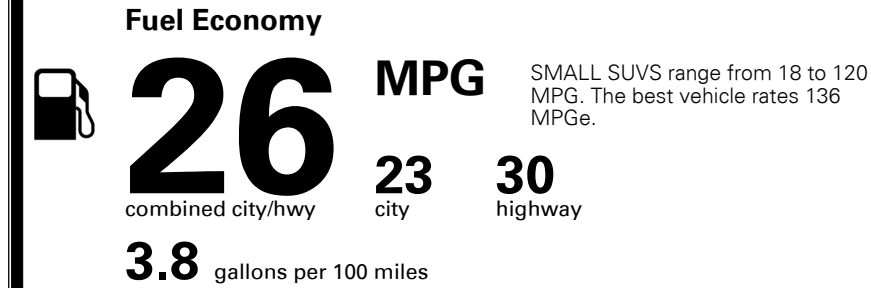

EXTERIOR

17" Alloy Wheels
Auto-On/Off Projector Headlights
LED Daytime Running Lights
Rear Privacy Glass
Rear Spoiler

WARRANTY

10 Year/100,000 Mile Limited Powertrain Warranty
5 Year/60,000 Mile Limited Basic Warranty
5 Year/60,000 Mile Roadside Assistance
*Ask dealer for details

MANUFACTURER'S SUGGESTED RETAIL PRICE ▶

$ 25,990.00

COMPARE S FWD FEATURES

Added to/in place of standard LX FWD features
- 18" Dark Gray Alloy Wheels
- Blind-Spot Collision Warning (BCW)
- Rear Cross-Traffic Collision Warning (RCCW)
- Sofino Premium Leatherette Seat Trim
- Unique Grille, Lower Fascia, Side Sill Trim
- Roof Rails, Projector Fog Lamps
- Power Folding Outside Mirrors
- Heated Outside Mirrors w/ LED Turn Signals
- Sport Leather Steering Wheel & Paddle Shifters

Included
Included
Included
Included
Included
Included
Included
Included
Included

ADDITIONAL INSTALLED EQUIPMENT:
(In addition to or in place of standard features)
Snow White Pearl Paint
Carpeted Floor Mats
Cargo Net

$395.00
$135.00
$50.00

MSRP INCLUDING OPTIONS

$ 26,570.00

INLAND FREIGHT AND HANDLING

$ 1,045.00

TOTAL MANUFACTURER'S SUGGESTED RETAIL PRICE ▶

$ 27,615.00

TOTAL ADDITIONAL WEIGHT: 6.9

#1 MASS MARKET BRAND IN
J.D. POWER INITIAL QUALITY,
5 YEARS IN A ROW.

GIVE IT EVERYTHING

For J.D. Power 2019 award information, go to jdpower.com/awards for more details.

EPA DOT Fuel Economy and Environment

Gasoline Vehicle

You spend
$250
more in fuel costs
over 5 years
compared to the
average new vehicle.

Annual fuel cost
$1,550