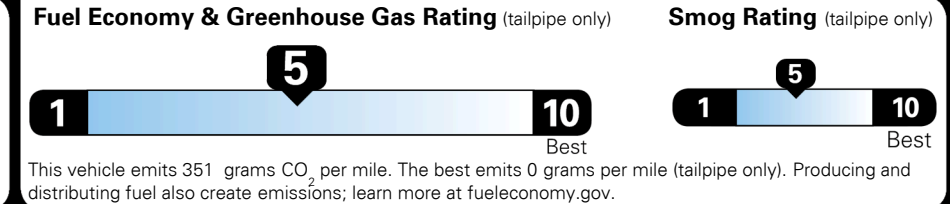

Actual results will vary for many reasons, including driving conditions and how you drive and maintain your vehicle. The average new vehicle gets 27 MPG and costs $7,500 to fuel over 5 years. Cost estimates are based on 15,000 miles per year at $ 2.70 per gallon. MPGe is miles per gasoline gallon equivalent. Vehicle emissions are a significant cause of climate change and smog.

fuel economy.gov

Calculate personalized estimates and compare vehicles

GOVERNMENT 5-STAR SAFETY RATINGS

Overall Vehicle Score ★ ★ ★ ★ ★

Based on the combined rating of frontal, side and rollover.
Should ONLY be compared to other vehicles of similar size and weight.

Frontal Driver ★ ★ ★ ★ ★

Crash Passenger ★ ★ ★ ★ ★

Based on the risk of injury in a frontal impact.
Should ONLY be compared to other vehicles of similar size and weight.

Side Front seat ★ ★ ★ ★ ★

Crash Rear seat ★ ★ ★ ★ ★

Star ratings based on the risk of injury in a side impact.

Rollover ★ ★ ★ ★ ★

Star ratings based on the risk of rollover in a single-vehicle crash.

Star ratings range from 1 to 5 stars (★★★★★) with 5 being the highest.

Source: National Highway Traffic Safety Administration (NHTSA).

www.safercar.gov or 1-888-327-4236

Manufacturer's suggested retail price includes Manufacturer's recommended pre-delivery service. License and title fees, state and local taxes and other dealer installed options and accessories are not included in the manufacturer's suggested retail price.

PARTS CONTENT INFORMATION

FOR VEHICLES IN THIS CAR
LINE U.S./CANADIAN
PARTS CONTENT: 1 %

MAJOR SOURCES OF
FOREIGN PARTS:
OTHER: 8%
KOREA: 91%

NOTE: PARTS CONTENT DOES
NOT INCLUDE FINAL ASSEMBLY,
DISTRIBUTION, OR OTHER
NON-PARTS COSTS.

FOR THIS VEHICLE
FINAL ASSEMBLY POINT:
GWANGJU, KOREA

COUNTRY OF ORIGIN

ENGINE: KOREA

TRANSMISSION: KOREA