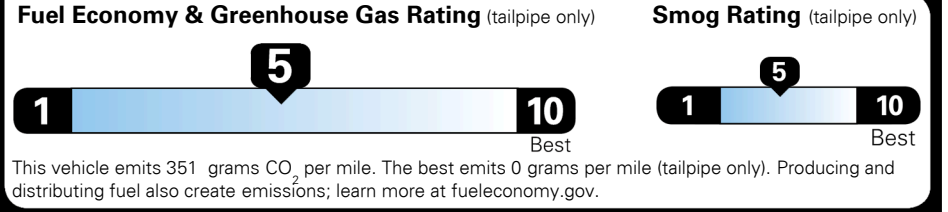

You spend $250 more in fuel costs over 5 years compared to the average new vehicle.

Annual fuel cost $1,550