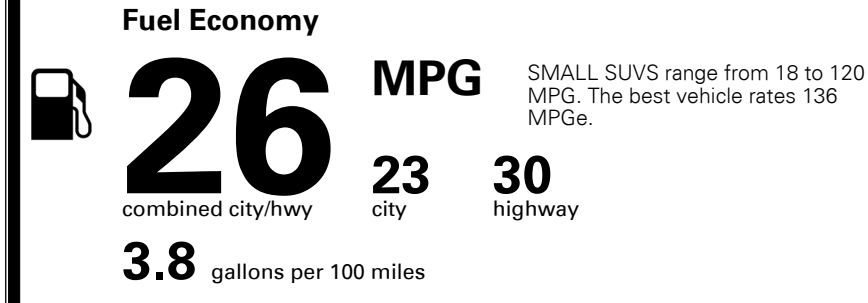

\$295.00  
 \$1,100.00  
 \$95.00  
 \$135.00  
 \$150.00

\$ 27,765.00

\$ 1,045.00

**\$ 28,810.00**

**EPA DOT Fuel Economy and Environment**

**Gasoline Vehicle**

**You spend \$250 more in fuel costs over 5 years** compared to the average new vehicle.