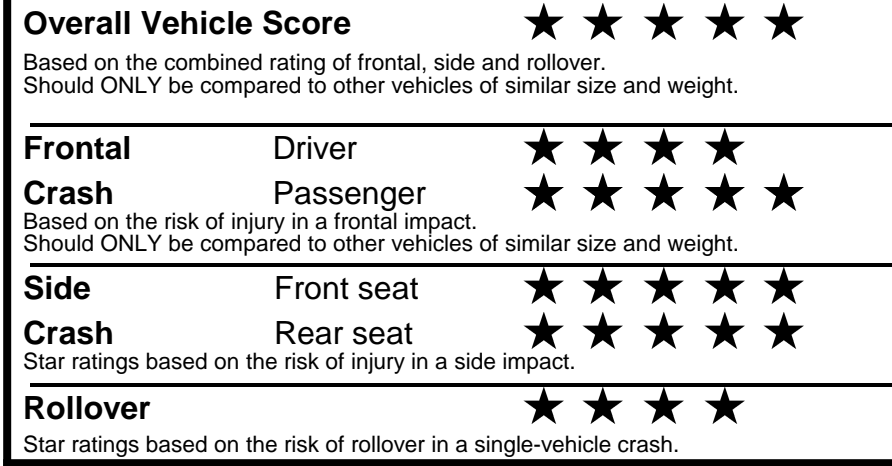

**fueleconomy.gov**

Calculate personalized estimates and compare vehicles

**GOVERNMENT 5-STAR SAFETY RATINGS**

Star ratings range from 1 to 5 stars (★★★★★) with 5 being the highest. Source: National Highway Traffic Safety Administration (NHTSA). [www.safercar.gov](http://www.safercar.gov) or 1-888-327-4236