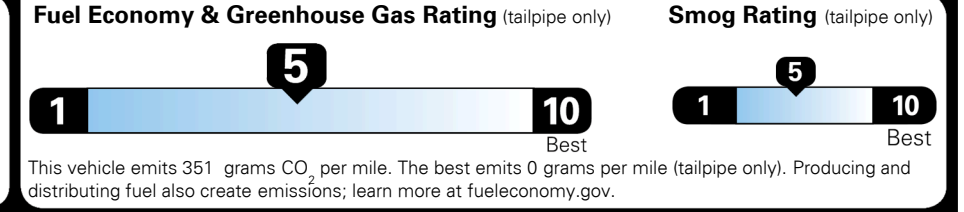

\$135.00
 \$115.00

MSRP INCLUDING OPTIONS

\$ 26,240.00

INLAND FREIGHT AND HANDLING

\$ 1,045.00

TOTAL MANUFACTURER'S SUGGESTED RETAIL PRICE ▶

\$ 27,285.00

TOTAL ADDITIONAL WEIGHT: 8.1

EPA DOT Fuel Economy and Environment

Gasoline Vehicle

You spend \$250 more in fuel costs over 5 years compared to the average new vehicle.

Annual fuel cost \$1,550

Actual results will vary for many reasons, including driving conditions and how you drive and maintain your vehicle. The average new vehicle gets 27 MPG and costs \$7,500 to fuel over 5 years. Cost estimates are based on 15,000 miles per year at \$ 2.70 per gallon. MPGe is miles per gasoline gallon equivalent. Vehicle emissions are a significant cause of climate change and smog.