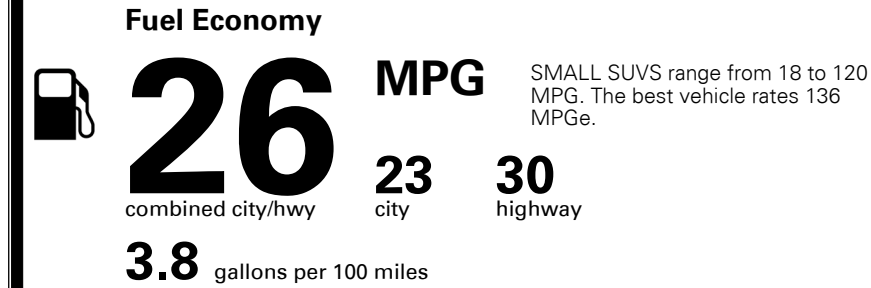

MANUFACTURER'S SUGGESTED RETAIL PRICE ▶

COMPARE S FWD FEATURES
Added to/in place of standard LX FWD features

- 18" Dark Gray Alloy Wheels
- Blind-Spot Collision Warning (BCW)
- Rear Cross-Traffic Collision Warning (RCCW)
- Sofino Premium Leatherette Seat Trim
- Unique Grille, Lower Fascia, Side Sill Trim
- Roof Rails, Projector Fog Lamps
- Power Folding Outside Mirrors
- Heated Outside Mirrors w/ LED Turn Signals
- Sport Leather Steering Wheel & Paddle Shifters

ADDITIONAL INSTALLED EQUIPMENT:
(In addition to or in place of standard features)
Carpeted Floor Mats
Mud Guards

$ 25,990.00

Included
Included
Included
Included
Included
Included
Included
Included
Included
Included

$135.00
$115.00

MSRP INCLUDING OPTIONS

$ 26,240.00

INLAND FREIGHT AND HANDLING

$ 1,045.00

TOTAL MANUFACTURER'S SUGGESTED RETAIL PRICE ▶

$ 27,285.00

TOTAL ADDITIONAL WEIGHT: 8.1

EPA DOT Fuel Economy and Environment

Gasoline Vehicle

You spend $250 more in fuel costs over 5 years compared to the average new vehicle.

Annual fuel cost $1,550