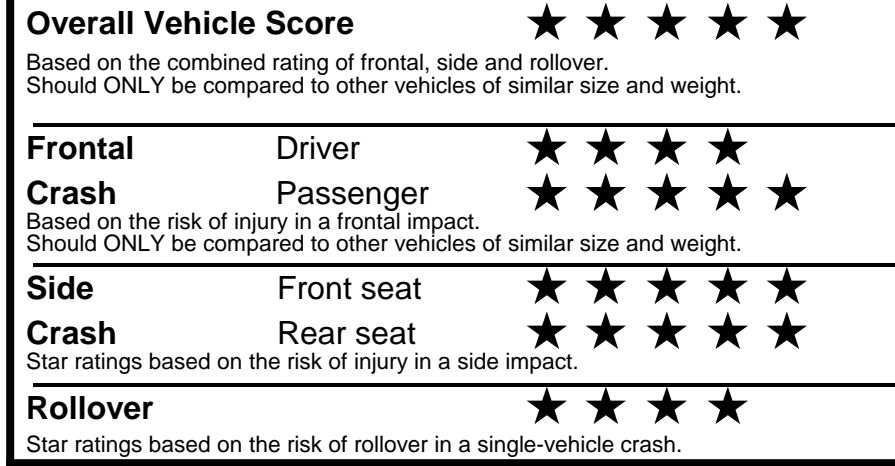

fueleconomy.gov
 Calculate personalized estimates and compare vehicles

GOVERNMENT 5-STAR SAFETY RATINGS

Star ratings range from 1 to 5 stars (★★★★★) with 5 being the highest. Source: National Highway Traffic Safety Administration (NHTSA). www.safercar.gov or 1-888-327-4236