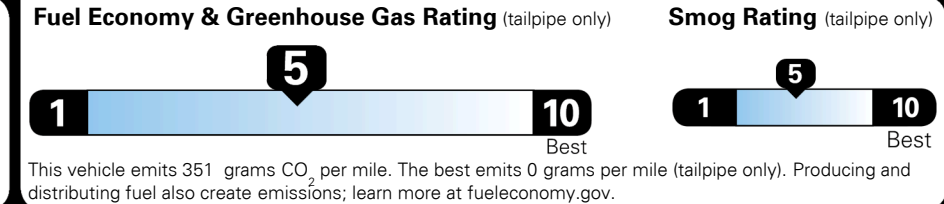

\$135.00
 \$350.00
 \$300.00

MSRP INCLUDING OPTIONS

\$ 26,775.00

INLAND FREIGHT AND HANDLING

\$ 1,045.00

TOTAL MANUFACTURER'S SUGGESTED RETAIL PRICE ▶

\$ 27,820.00

TOTAL ADDITIONAL WEIGHT: 8.4

EPA DOT Fuel Economy and Environment

Gasoline Vehicle

You spend \$250 more in fuel costs over 5 years compared to the average new vehicle.

Annual fuel cost \$1,550

Actual results will vary for many reasons, including driving conditions and how you drive and maintain your vehicle. The average new vehicle gets 27 MPG and costs \$7,500 to fuel over 5 years. Cost estimates are based on 15,000 miles per year at \$ 2.70 per gallon. MPGe is miles per gasoline gallon equivalent. Vehicle emissions are a significant cause of climate change and smog.