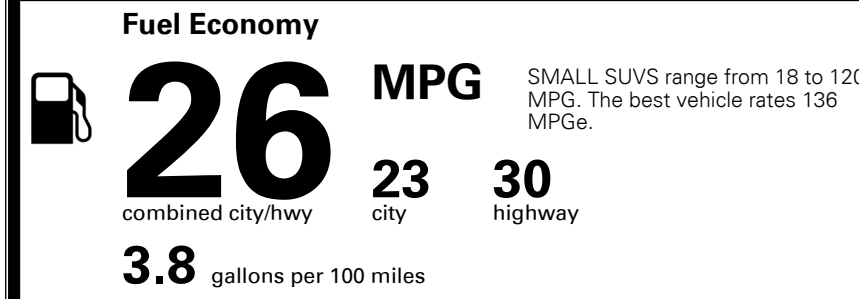

MANUFACTURER'S SUGGESTED RETAIL PRICE ▶

COMPARE S FWD FEATURES
Added to/in place of standard LX FWD features

- 18" Dark Gray Alloy Wheels
- Blind-Spot Collision Warning (BCW)
- Rear Cross-Traffic Collision Warning (RCCW)
- Sofino Premium Leatherette Seat Trim
- Unique Grille, Lower Fascia, Side Sill Trim
- Roof Rails, Projector Fog Lamps
- Power Folding Outside Mirrors
- Heated Outside Mirrors w/ LED Turn Signals
- Sport Leather Steering Wheel & Paddle Shifters

ADDITIONAL INSTALLED EQUIPMENT:
(In addition to or in place of standard features)
Carpeted Floor Mats
Auto-Dimming Mirror w/HomeLink™ & Compass
Interior Lighting

$ 25,990.00

Included
Included
Included
Included
Included
Included
Included
Included
Included
Included

$135.00
$350.00
$300.00

MSRP INCLUDING OPTIONS

$ 26,775.00

INLAND FREIGHT AND HANDLING

$ 1,045.00

TOTAL MANUFACTURER'S SUGGESTED RETAIL PRICE ▶

$ 27,820.00

TOTAL ADDITIONAL WEIGHT: 8.4

EPA DOT Fuel Economy and Environment

Gasoline Vehicle

You spend $250 more in fuel costs over 5 years compared to the average new vehicle.

Annual fuel cost $1,550