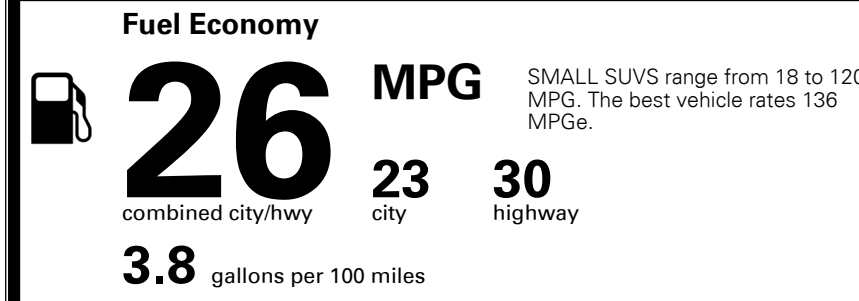

\$3,200.00

\$135.00
 \$150.00

\$ 29,475.00

\$ 1,045.00

\$ 30,520.00

EPA DOT Fuel Economy and Environment

Gasoline Vehicle

You spend \$250 more in fuel costs over 5 years
 compared to the average new vehicle.