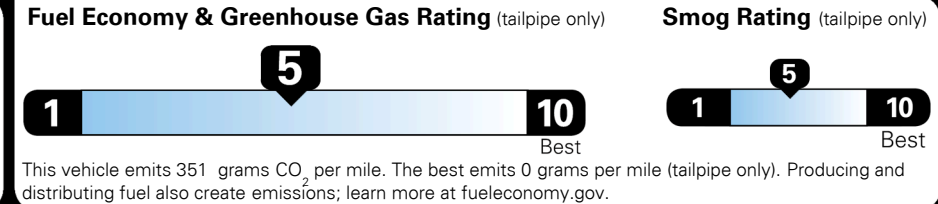

You spend $250 more in fuel costs over 5 years
compared to the average new vehicle.

Annual fuel cost $1,550