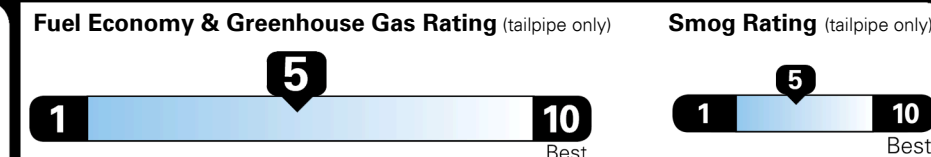

This vehicle emits 351 grams CO₂ per mile. The best emits 0 grams per mile (tailpipe only). Producing and distributing fuel also create emissions; learn more at fueleconomy.gov.

Actual results will vary for many reasons, including driving conditions and how you drive and maintain your vehicle. The average new vehicle gets 27 MPG and costs $7,500 to fuel over 5 years. Cost estimates are based on 15,000 miles per year at $ 2.70 per gallon. MPGe is miles per gasoline gallon equivalent. Vehicle emissions are a significant cause of climate change and smog.

fueleconomy.gov

Calculate personalized estimates and compare vehicles

GOVERNMENT 5-STAR SAFETY RATINGS

Overall Vehicle Score ★★★★★

Based on the combined rating of frontal, side and rollover. Should ONLY be compared to other vehicles of similar size and weight.

Frontal Driver ★★★★★

Crash Passenger ★★★★★

Side Front seat ★★★★★

Crash Rear seat ★★★★★

Star ratings based on the risk of injury in a side impact.

Rollover ★★★★★

Star ratings based on the risk of rollover in a single-vehicle crash.

Star ratings range from 1 to 5 stars (★★★★★) with 5 being the highest.

Source: National Highway Traffic Safety Administration (NHTSA).

www.safercar.gov or 1-888-327-4236

Manufacturer's suggested retail price includes Manufacturer's recommended pre-delivery service. License and title fees, state and local taxes and other dealer installed options and accessories are not included in the manufacturer's suggested retail price.

PARTS CONTENT INFORMATION

FOR VEHICLES IN THIS CAR LINE U.S./CANADIAN PARTS CONTENT: 1 %

MAJOR SOURCES OF FOREIGN PARTS:
OTHER: 8%
KOREA: 91%

NOTE: PARTS CONTENT DOES NOT INCLUDE FINAL ASSEMBLY, DISTRIBUTION, OR OTHER NON-PARTS COSTS.

FOR THIS VEHICLE FINAL ASSEMBLY POINT: GWANGJU, KOREA

COUNTRY OF ORIGIN

ENGINE: KOREA
TRANSMISSION: KOREA