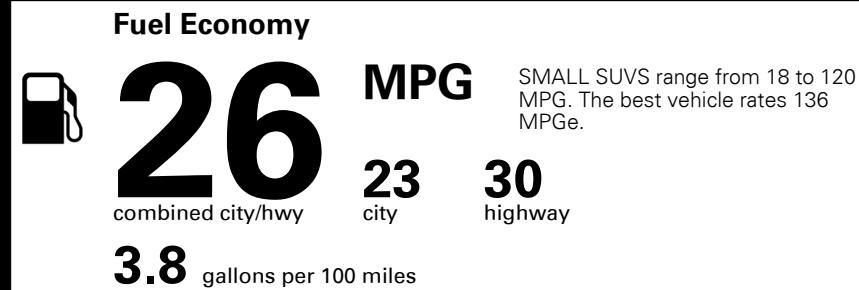

TOTAL MANUFACTURER'S SUGGESTED RETAIL PRICE ▶

\$ 28,420.00

TOTAL ADDITIONAL WEIGHT: 14.6

EPA DOT Fuel Economy and Environment

Gasoline Vehicle

You spend \$250 more in fuel costs over 5 years
 compared to the average new vehicle.