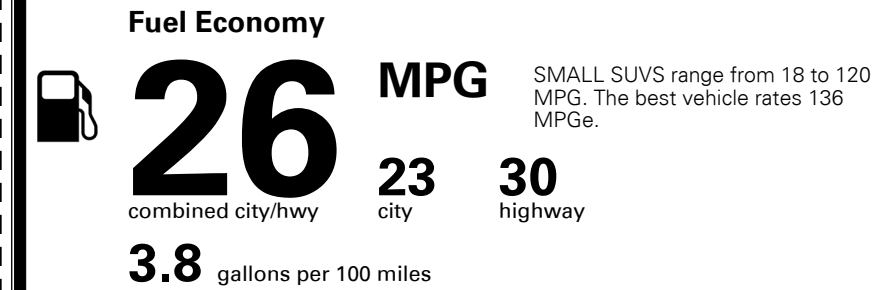

EXTERIOR

17" Alloy Wheels
Auto-On/Off Projector Headlights
LED Daytime Running Lights
Rear Privacy Glass
Rear Spoiler

WARRANTY

10 Year/100,000 Mile Limited Powertrain Warranty
5 Year/60,000 Mile Limited Basic Warranty
5 Year/60,000 Mile Roadside Assistance
*Ask dealer for details

MANUFACTURER'S SUGGESTED RETAIL PRICE ▶

$ 25,990.00

COMPARE S FWD FEATURES

Added to/in place of standard LX FWD features

- 18" Dark Gray Alloy Wheels
- Blind-Spot Collision Warning (BCW)
- Rear Cross-Traffic Collision Warning (RCCW)
- Sofino Premium Leatherette Seat Trim
- Unique Grille, Lower Fascia, Side Sill Trim
- Roof Rails, Projector Fog Lamps
- Power Folding Outside Mirrors
- Heated Outside Mirrors w/ LED Turn Signals
- Sport Leather Steering Wheel & Paddle Shifters

Included
Included
Included
Included
Included
Included
Included
Included
Included
Included

ADDITIONAL INSTALLED EQUIPMENT:

(In addition to or in place of standard features)
Black Cherry Paint
Carpeted Floor Mats
Interior Lighting

$395.00
$135.00
$300.00

MSRP INCLUDING OPTIONS

$ 26,820.00

INLAND FREIGHT AND HANDLING

$ 1,045.00

TOTAL MANUFACTURER'S SUGGESTED RETAIL PRICE ▶

$ 27,865.00

TOTAL ADDITIONAL WEIGHT: 7.0

#1 MASS MARKET BRAND IN
J.D. POWER INITIAL QUALITY,
5 YEARS IN A ROW.

GIVE IT EVERYTHING

For J.D. Power 2019 award information, go to jdpower.com/awards for more details.

EPA DOT Fuel Economy and Environment

Gasoline Vehicle

You spend
$250
more in fuel costs
over 5 years
compared to the
average new vehicle.

Annual fuel cost
$1,550