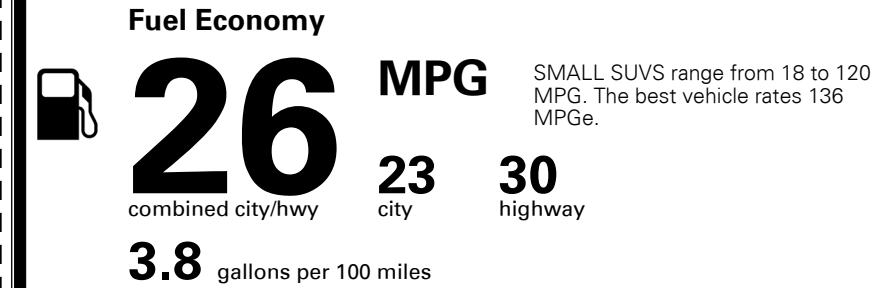

EXTERIOR

17" Alloy Wheels
Auto-On/Off Projector Headlights
LED Daytime Running Lights
Rear Privacy Glass
Rear Spoiler

WARRANTY

10 Year/100,000 Mile Limited Powertrain Warranty
5 Year/60,000 Mile Limited Basic Warranty
5 Year/60,000 Mile Roadside Assistance
*Ask dealer for details

MANUFACTURER'S SUGGESTED RETAIL PRICE ▶

$ 25,990.00

COMPARE S FWD FEATURES

Added to/in place of standard LX FWD features

- 18" Dark Gray Alloy Wheels
- Blind-Spot Collision Warning (BCW)
- Rear Cross-Traffic Collision Warning (RCCW)
- Sofino Premium Leatherette Seat Trim
- Unique Grille, Lower Fascia, Side Sill Trim
- Roof Rails, Projector Fog Lamps
- Power Folding Outside Mirrors
- Heated Outside Mirrors w/ LED Turn Signals
- Sport Leather Steering Wheel & Paddle Shifters

Included
Included
Included
Included
Included
Included
Included
Included
Included

ADDITIONAL INSTALLED EQUIPMENT:

(In addition to or in place of standard features)

- Black Cherry Paint
- Carpeted Floor Mats
- Interior Lighting

$395.00
$135.00
$300.00

MSRP INCLUDING OPTIONS

$ 26,820.00

INLAND FREIGHT AND HANDLING

$ 1,045.00

TOTAL MANUFACTURER'S SUGGESTED RETAIL PRICE ▶

$ 27,865.00

TOTAL ADDITIONAL WEIGHT: 7.0

#1 MASS MARKET BRAND IN
J.D. POWER INITIAL QUALITY,
5 YEARS IN A ROW.

GIVE IT EVERYTHING

For J.D. Power 2019 award information, go to jdpower.com/awards for more details.

EPA DOT Fuel Economy and Environment

Gasoline Vehicle

You spend
$250
more in fuel costs
over 5 years
compared to the
average new vehicle.

Annual fuel cost
$1,550

Fuel Economy & Greenhouse Gas Rating (tailpipe only)

Smog Rating (tailpipe only)

This vehicle emits 351 grams CO₂ per mile. The best emits 0 grams per mile (tailpipe only). Producing and distributing fuel also create emissions; learn more at fuel economy.gov.

Actual results will vary for many reasons, including driving conditions and how you drive and maintain your vehicle. The average new vehicle gets 27 MPG and costs $7,500 to fuel over 5 years. Cost estimates are based on 15,000 miles per year at $ 2.70 per gallon. MPGe is miles per gasoline gallon equivalent. Vehicle emissions are a significant cause of climate change and smog.

fuel economy.gov

Calculate personalized estimates and compare vehicles

GOVERNMENT 5-STAR SAFETY RATINGS

Overall Vehicle Score ★★★★★

Based on the combined rating of frontal, side and rollover.
Should ONLY be compared to other vehicles of similar size and weight.

Frontal Driver ★★★★★

Crash Passenger ★★★★★

Based on the risk of injury in a frontal impact.
Should ONLY be compared to other vehicles of similar size and weight.

Side Front seat ★★★★★

Crash Rear seat ★★★★★

Star ratings based on the risk of injury in a side impact.

Rollover ★★★★★

Star ratings based on the risk of rollover in a single-vehicle crash.

Star ratings range from 1 to 5 stars (★★★★★) with 5 being the highest.

Source: National Highway Traffic Safety Administration (NHTSA).

www.safercar.gov or 1-888-327-4236

Manufacturer's suggested retail price includes Manufacturer's recommended pre-delivery service. License and title fees, state and local taxes and other dealer installed options and accessories are not included in the manufacturer's suggested retail price.

PARTS CONTENT INFORMATION

FOR VEHICLES IN THIS CAR LINE U.S./CANADIAN PARTS CONTENT: 1 %

MAJOR SOURCES OF FOREIGN PARTS:
OTHER: 8%
KOREA: 91%

NOTE: PARTS CONTENT DOES NOT INCLUDE FINAL ASSEMBLY, DISTRIBUTION, OR OTHER NON-PARTS COSTS.

FOR THIS VEHICLE FINAL ASSEMBLY POINT:
GWANGJU, KOREA

COUNTRY OF ORIGIN

ENGINE: KOREA

TRANSMISSION: KOREA